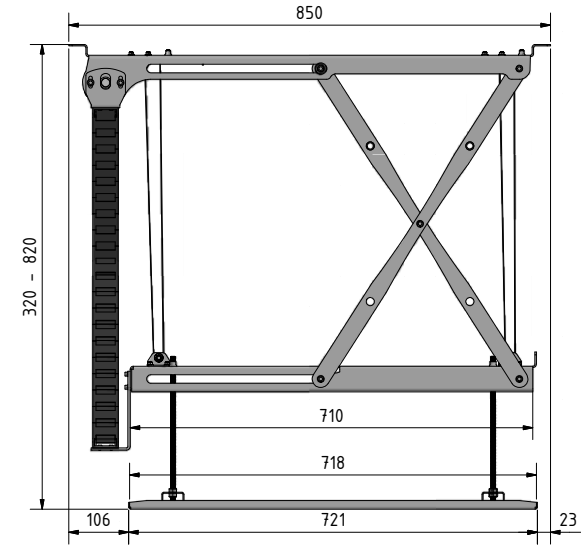

Projector Ceiling Lift

Model: PLCV5.4
Max Projection Dimensions: 580 x Adjustable x 707mm
Max Load: 35kg (Projector & Cover)
Standard Lifting Distance: 500mm
Lift Weight: ~ 40kg
Cable Management: Yes
Standard Color: Powder Coating in RAL9005 black buff

Optional

Upper Support Frame
Other RAL Colors for metallic parts
RF Remote Control set with circular dry contacts control option
RS232 external control box

CATEGORY	PROJECTOR CEILING LIFT	DRAWING TYPE	
MODEL	PLCV5.4	DRAFT	FINAL
FEATURE A	NET VERTICAL MOTION UP TO 500mm, MAX. LOAD 35kg		X
FEATURE B	POWDER COATING IN RAL9005 BLACK BUFF	REVERSION	DATE
DRAWING No	V1.1.21062022-CA	NO