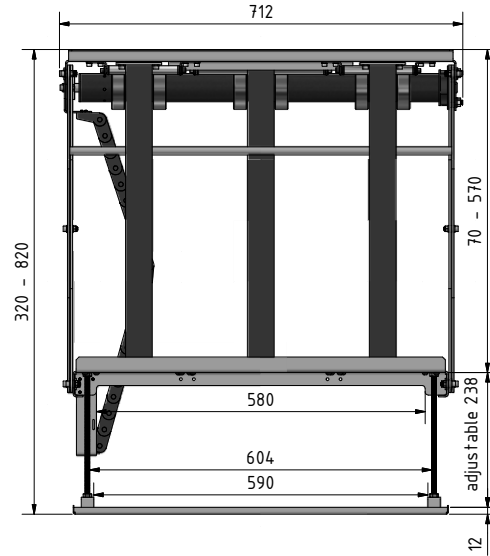

Projector Ceiling Lift

Model: PLCV5.4
Max Projection Dimensions: 580 x Adjustable x 707mm
Max Load: 35kg (Projector & Cover)
Standard Lifting Distance: 500mm
Lift Weight: ~ 40kg
Cable Management: Yes
Standard Color: Powder Coating in RAL9005 black buff

Optional

Upper Support Frame
Other RAL Colors for metallic parts
RF Remote Control set with circular dry contacts control option
RS232 external control box

CATEGORY	PROJECTOR CEILING LIFT	DRAWING TYPE	
MODEL	PLCV5.4	DRAFT	FINAL
FEATURE A	NET VERTICAL MOTION UP TO 500mm, MAX. LOAD 35kg		X
FEATURE B	POWDER COATING IN RAL9005 BLACK BUFF	REVERSION	DATE
DRAWING No	V1.1.21062022-CA	NO