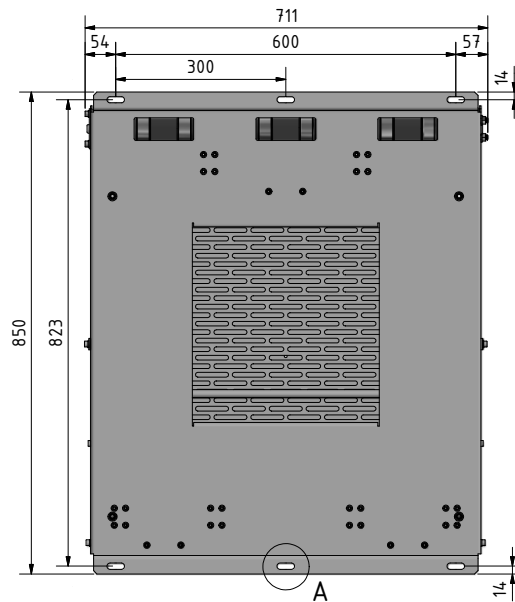

Projector Ceiling Lift

Model: PLCV5.4
Max Projection Dimensions: 580 x Adjustable x 707mm
Max Load: 35kg (Projector & Cover)
Standard Lifting Distance: 500mm
Lift Weight: ~ 40kg
Cable Management: Yes
Standard Color: Powder Coating in RAL9005 black buff

Optional

Upper Support Frame
Other RAL Colors for metallic parts
RF Remote Control set with circular dry contacts control option
RS232 external control box

CATEGORY	PROJECTOR CEILING LIFT	DRAWING TYPE	
MODEL	PLCV5.4	DRAFT	FINAL
FEATURE A	NET VERTICAL MOTION UP TO 500mm, MAX. LOAD 35kg		X
FEATURE B	POWDER COATING IN RAL9005 BLACK BUFF	REVERSION	DATE
DRAWING No	V1.1.21062022-CA	NO