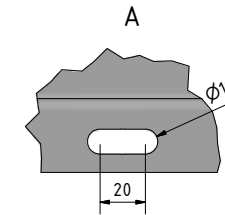

Projector Ceiling Lift

Model: PLCV5.4
Max Projection Dimensions: 580 x Adjustable x 707mm
Max Load: 35kg (Projector & Cover)
Standard Lifting Distance: 500mm
Lift Weight: ~ 40kg
Cable Management: Yes
Standard Color: Powder Coating in RAL9005 black buff

Optional

Upper Support Frame
Other RAL Colors for metallic parts
RF Remote Control set with circular dry contacts control option
RS232 external control box