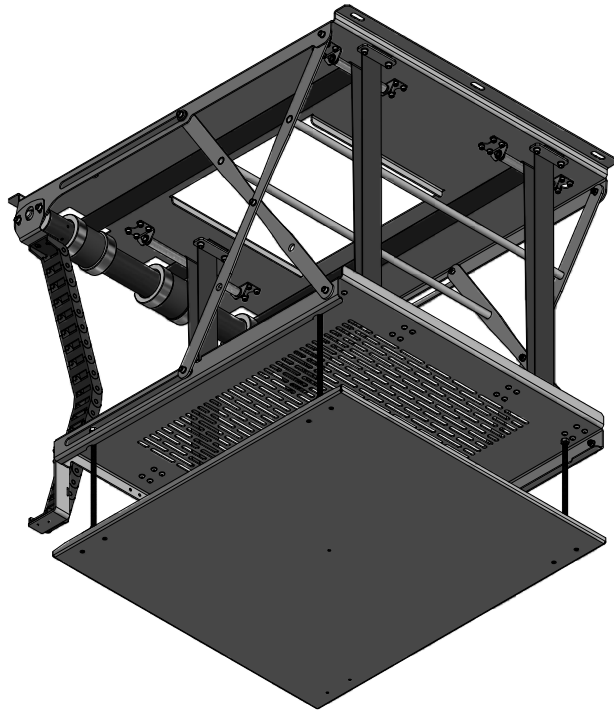

Projector Ceiling Lift

Model: PLCV5.4
Max Projection Dimensions: 580 x Adjustable x 707mm
Max Load: 35kg (Projector & Cover)
Standard Lifting Distance: 500mm
Lift Weight: ~ 40kg
Cable Management: Yes
Standard Color: Powder Coating in RAL9005 black buff

Optional

Upper Support Frame
Other RAL Colors for metallic parts
RF Remote Control set with circular dry contacts control option
RS232 external control box

CATEGORY	PROJECTOR CEILING LIFT	DRAWING TYPE	
MODEL	PLCV5.4	DRAFT	FINAL
FEATURE A	NET VERTICAL MOTION UP TO 500mm, MAX. LOAD 35kg		X
FEATURE B	POWDER COATING IN RAL9005 BLACK BUFF	REVERSION	DATE
DRAWING No	V1.1.21062022-CA	NO