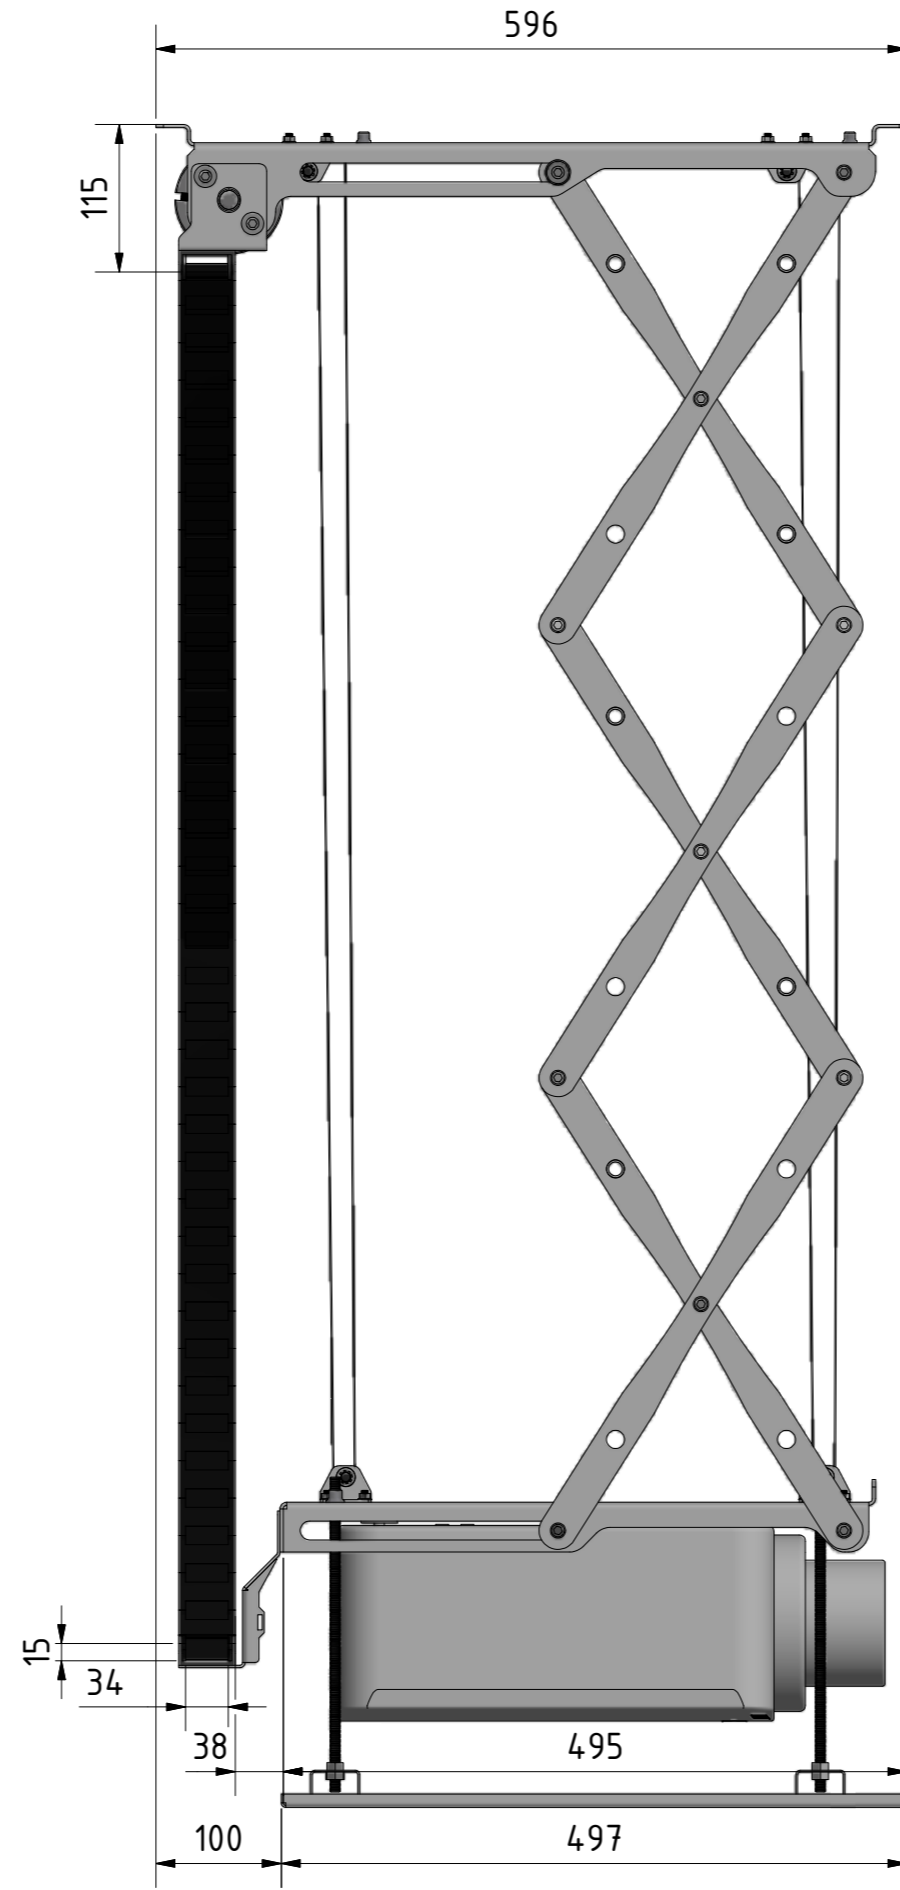

# PLCV5.3+2XD

CATEGORY	PROJECTOR CEILING LIFT	DRAWING TYPE	
MODEL	PLCV5.3+2XD	DRAFT	FINAL
FEATURE	VERTICAL DROP DISTANCE: 900mm		X
COLOUR	POWDER COATING RAL9005 (BLACK BUFF)	REVERSION	DATE
DRAWING No	V1.1.31072020_VK	NO	