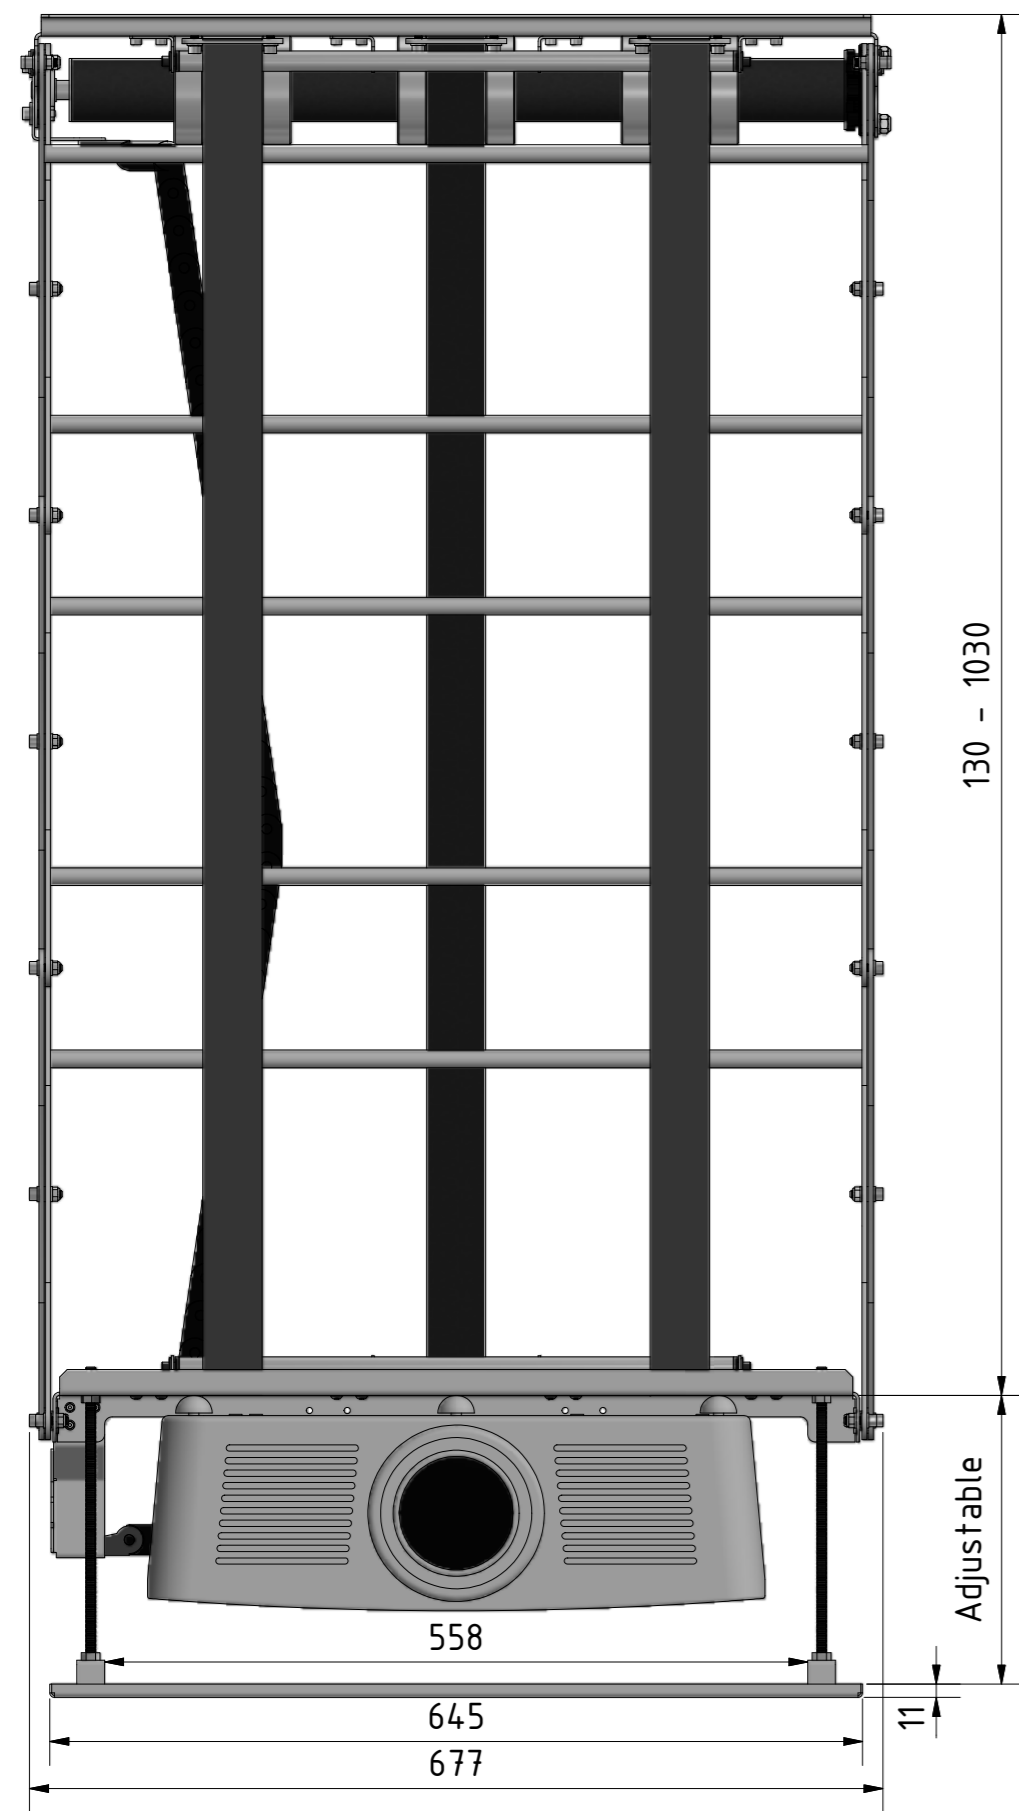

# PLCV5.3+2XD

CATEGORY	PROJECTOR CEILING LIFT	DRAWING TYPE	
MODEL	PLCV5.3+2XD	DRAFT	FINAL
FEATURE	VERTICAL DROP DISTANCE: 900mm		X
COLOUR	POWDER COATING RAL9005 (BLACK BUFF)	REVERSION	DATE
DRAWING No	V1.1.31072020_VK	NO	