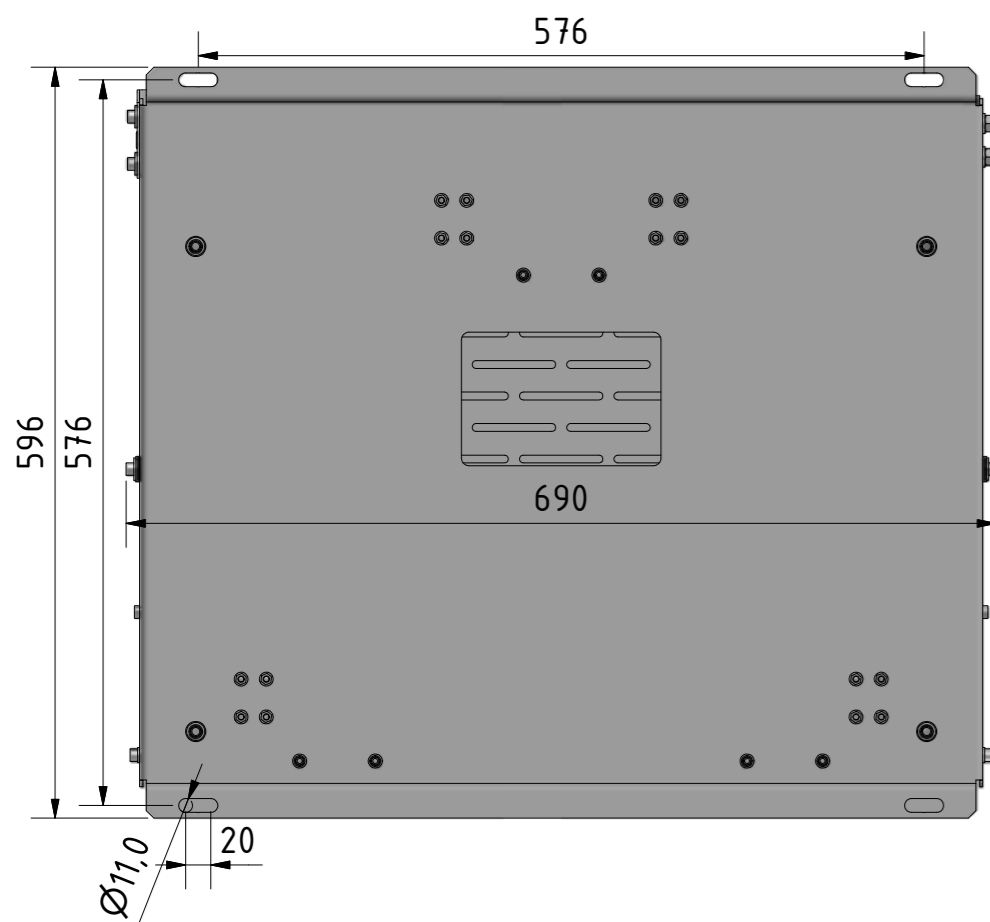

# PLCV5.3+2XD

CATEGORY	PROJECTOR CEILING LIFT	DRAWING TYPE	
MODEL	PLCV5.3+2XD	DRAFT	FINAL
FEATURE	VERTICAL DROP DISTANCE: 900mm		X
COLOUR	POWDER COATING RAL9005 (BLACK BUFF)	REVERSION	DATE
DRAWING No	V1.1.31072020_VK	NO	