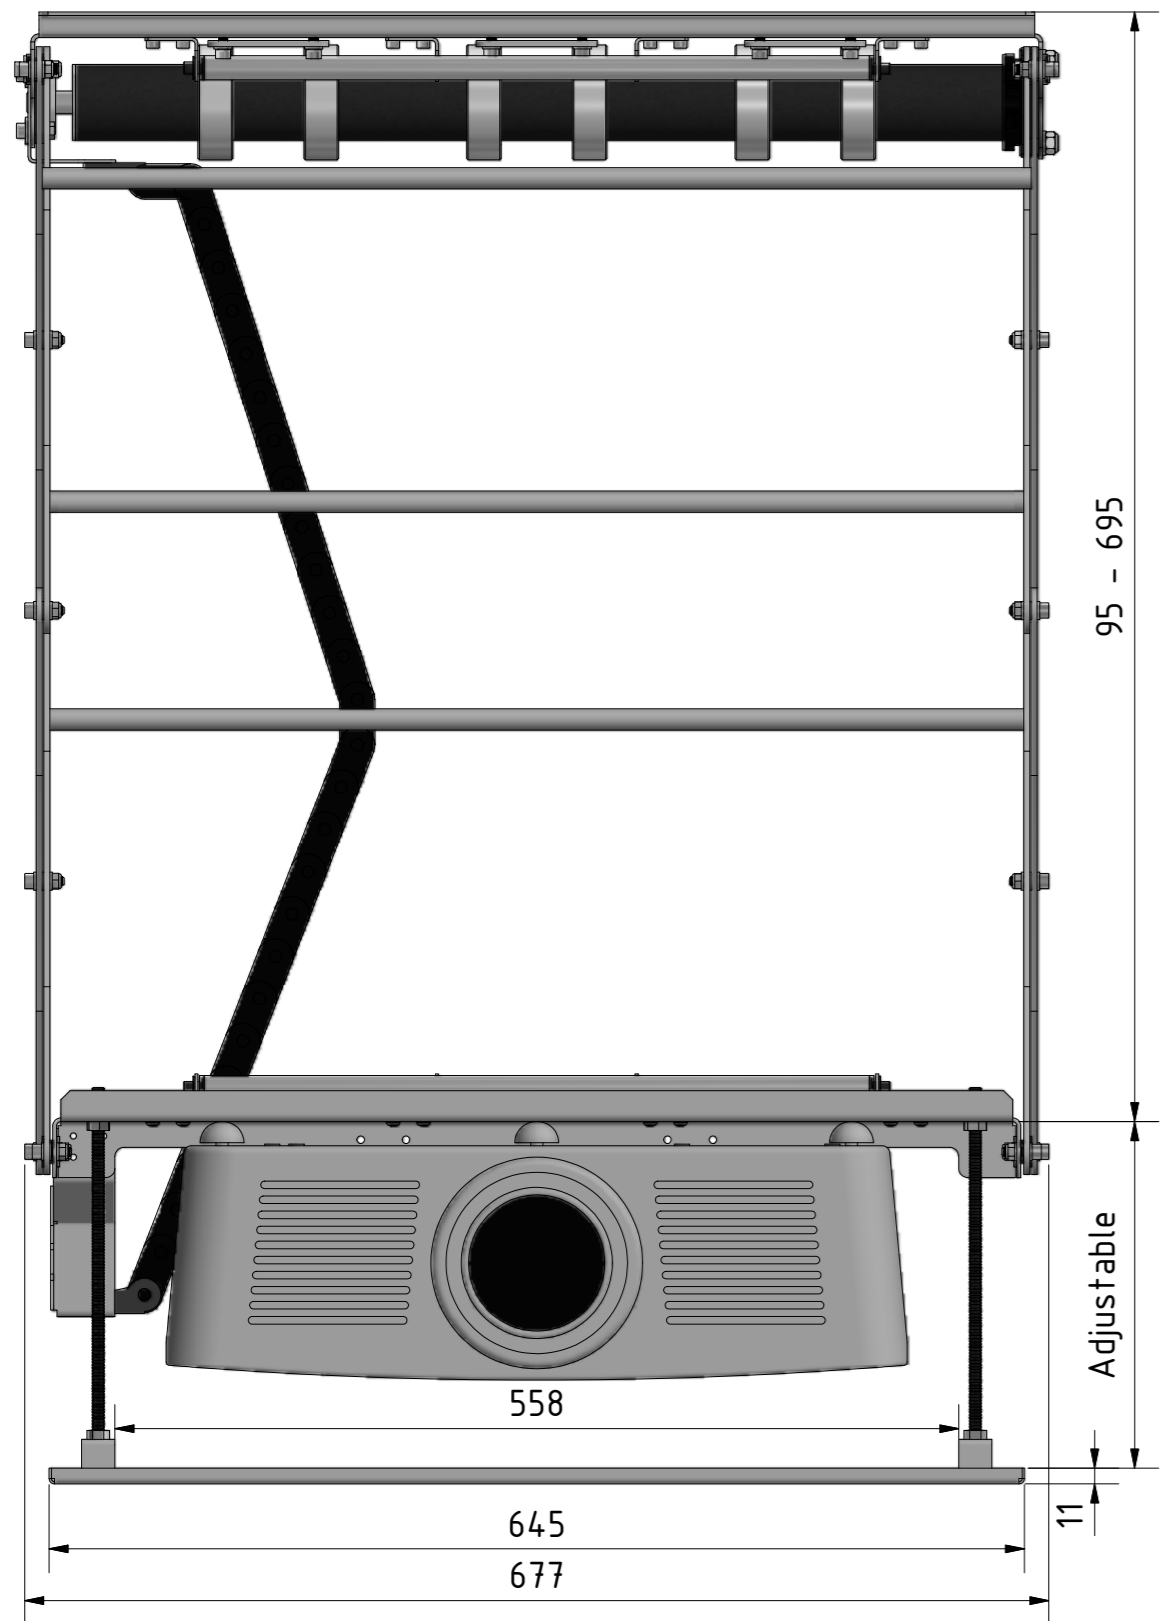

PLCV5.3+1XD

CATEGORY	PROJECTOR CEILING LIFT	DRAWING TYPE	
MODEL	PLCV5.3+1XD	DRAFT	FINAL
FEATURE	Vertical drop distance: 600mm		X
COLOUR	POWDER COATING RAL9005 (BLACK BUFF)	REVERSION	DATE
DRAWING No	V1.1.22072020_VK	NO	