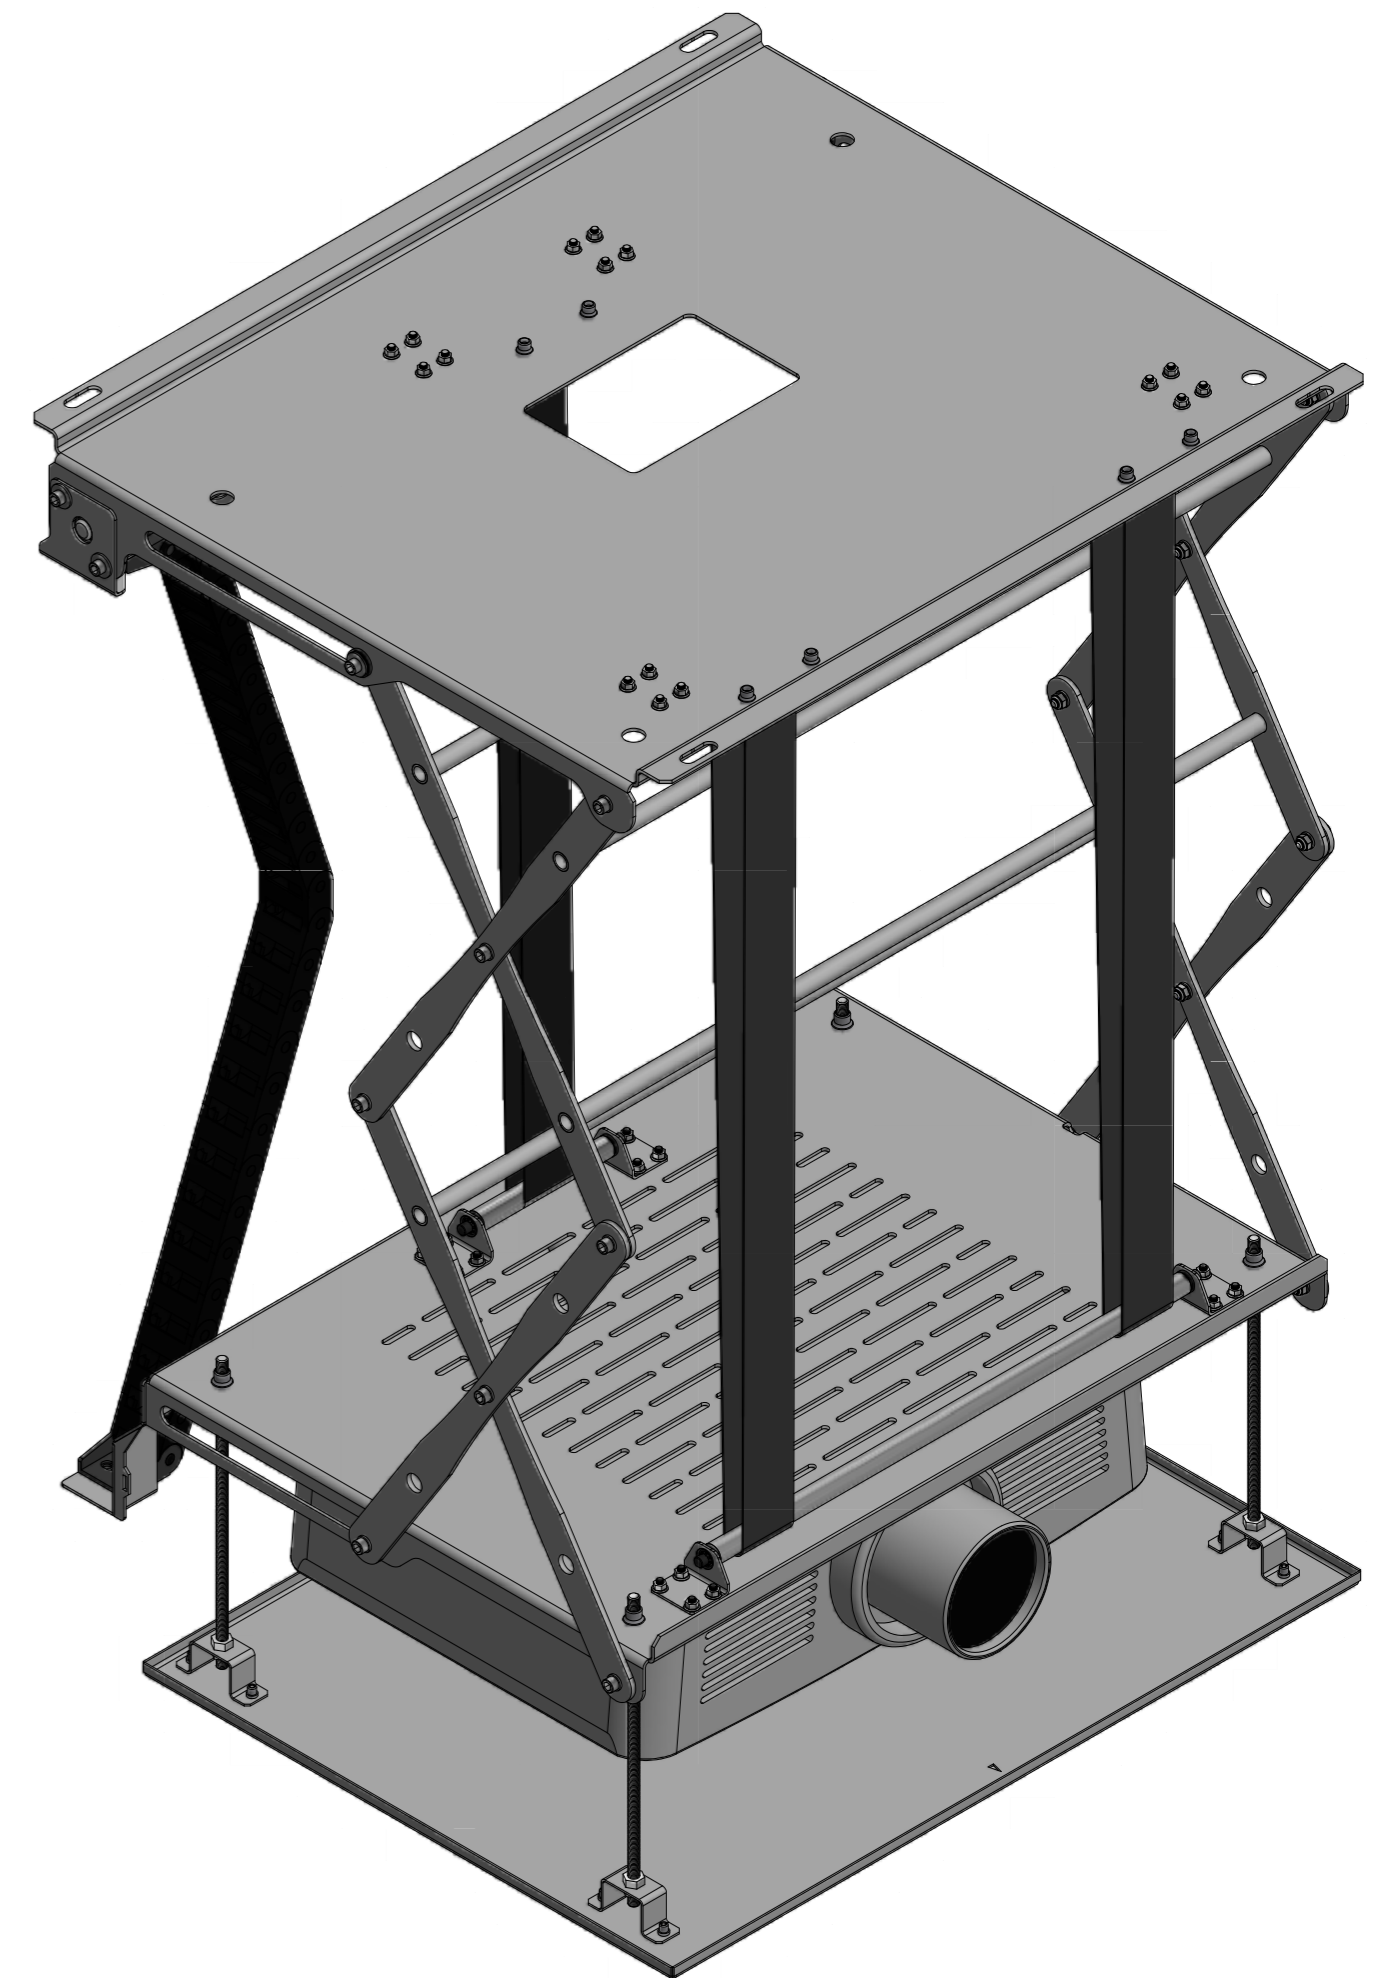

PLCV5.3+1XD

CATEGORY	PROJECTOR CEILING LIFT	DRAWING TYPE	
MODEL	PLCV5.3+1XD	DRAFT	FINAL
FEATURE	Vertical drop distance: 600mm		X
COLOUR	POWDER COATING RAL9005 (BLACK BUFF)	REVERSION	DATE
DRAWING No	V1.1.22072020_VK	NO	