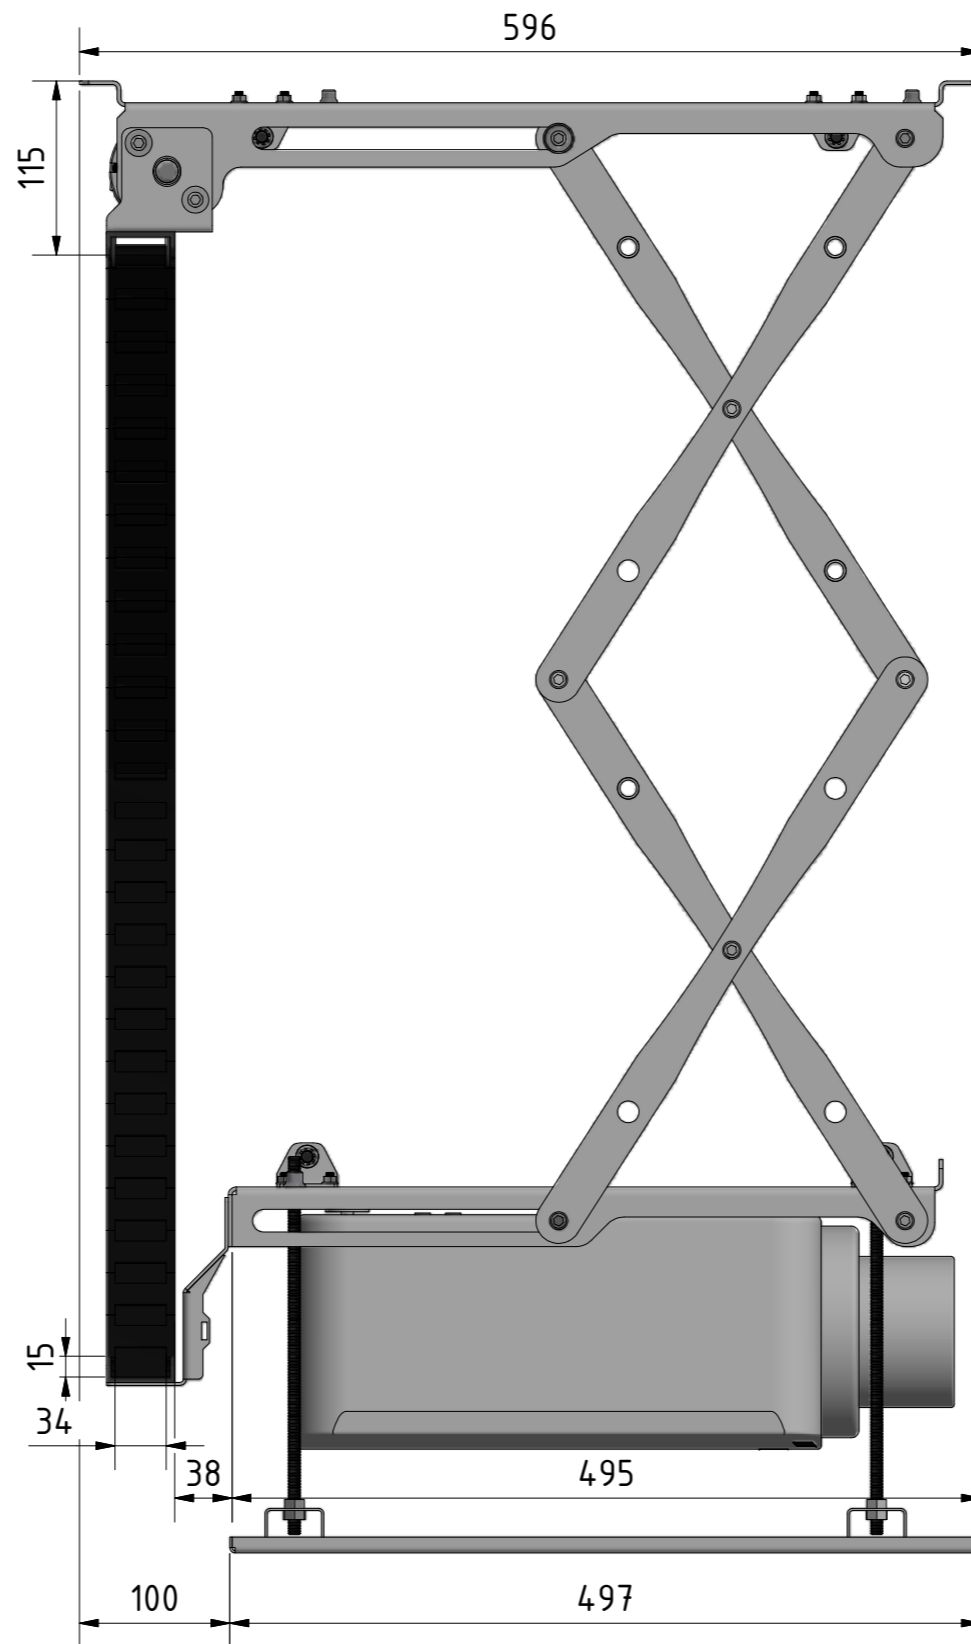

PLCV5.3+1XD

CATEGORY	PROJECTOR CEILING LIFT	DRAWING TYPE	
MODEL	PLCV5.3+1XD	DRAFT	FINAL
FEATURE	Vertical drop distance: 600mm		X
COLOUR	POWDER COATING RAL9005 (BLACK BUFF)	REVERSION	DATE
DRAWING No	V1.1.22072020_VK	NO	