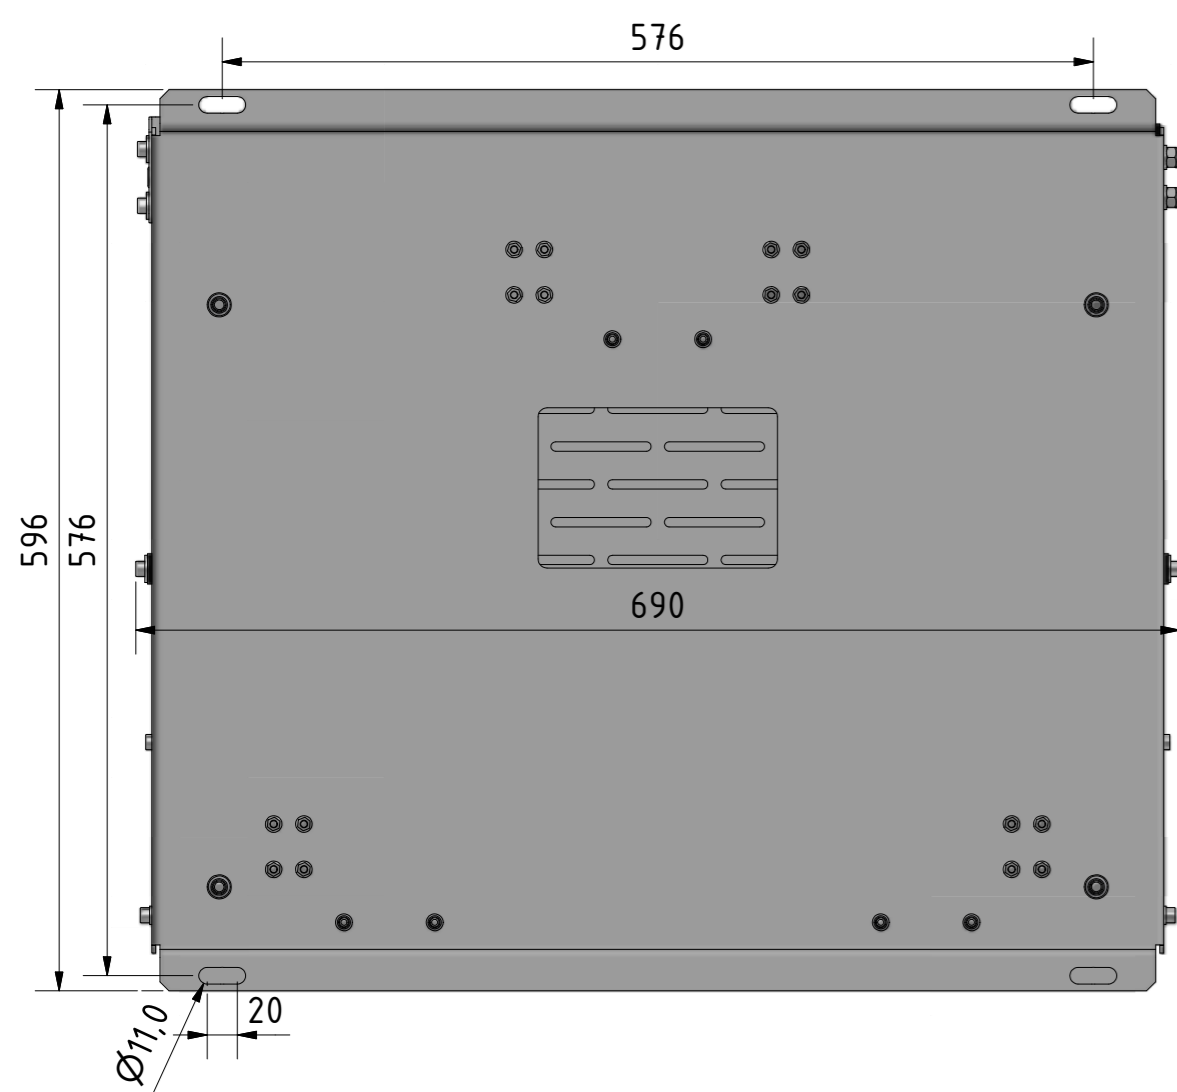

PLCV5.3+1XD

CATEGORY	PROJECTOR CEILING LIFT	DRAWING TYPE	
MODEL	PLCV5.3+1XD	DRAFT	FINAL
FEATURE	Vertical drop distance: 600mm		X
COLOUR	POWDER COATING RAL9005 (BLACK BUFF)	REVERSION	DATE
DRAWING No	V1.1.22072020_VK	NO	