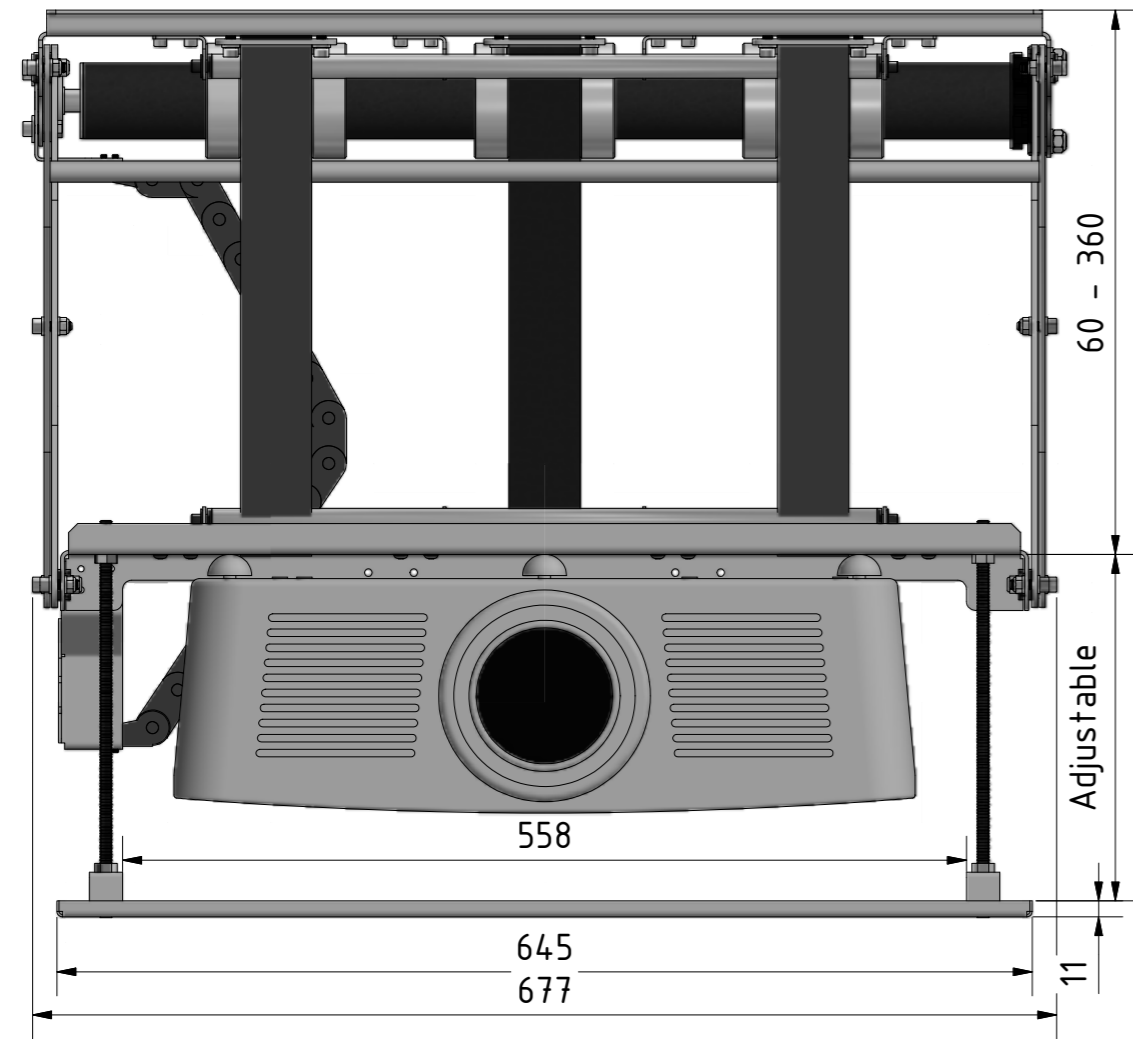

PLCV5.3

CATEGORY	PROJECTOR CEILING LIFT	DRAWING TYPE	
MODEL	PLCV5.3	DRAFT	FINAL
FEATURE	Vertical drop distance: 300mm		X
COLOUR	POWDER COATING RAL9005 (BLACK BUFF)	REVERSION	DATE
DRAWING No	V1.1.37172020_VK	NO	