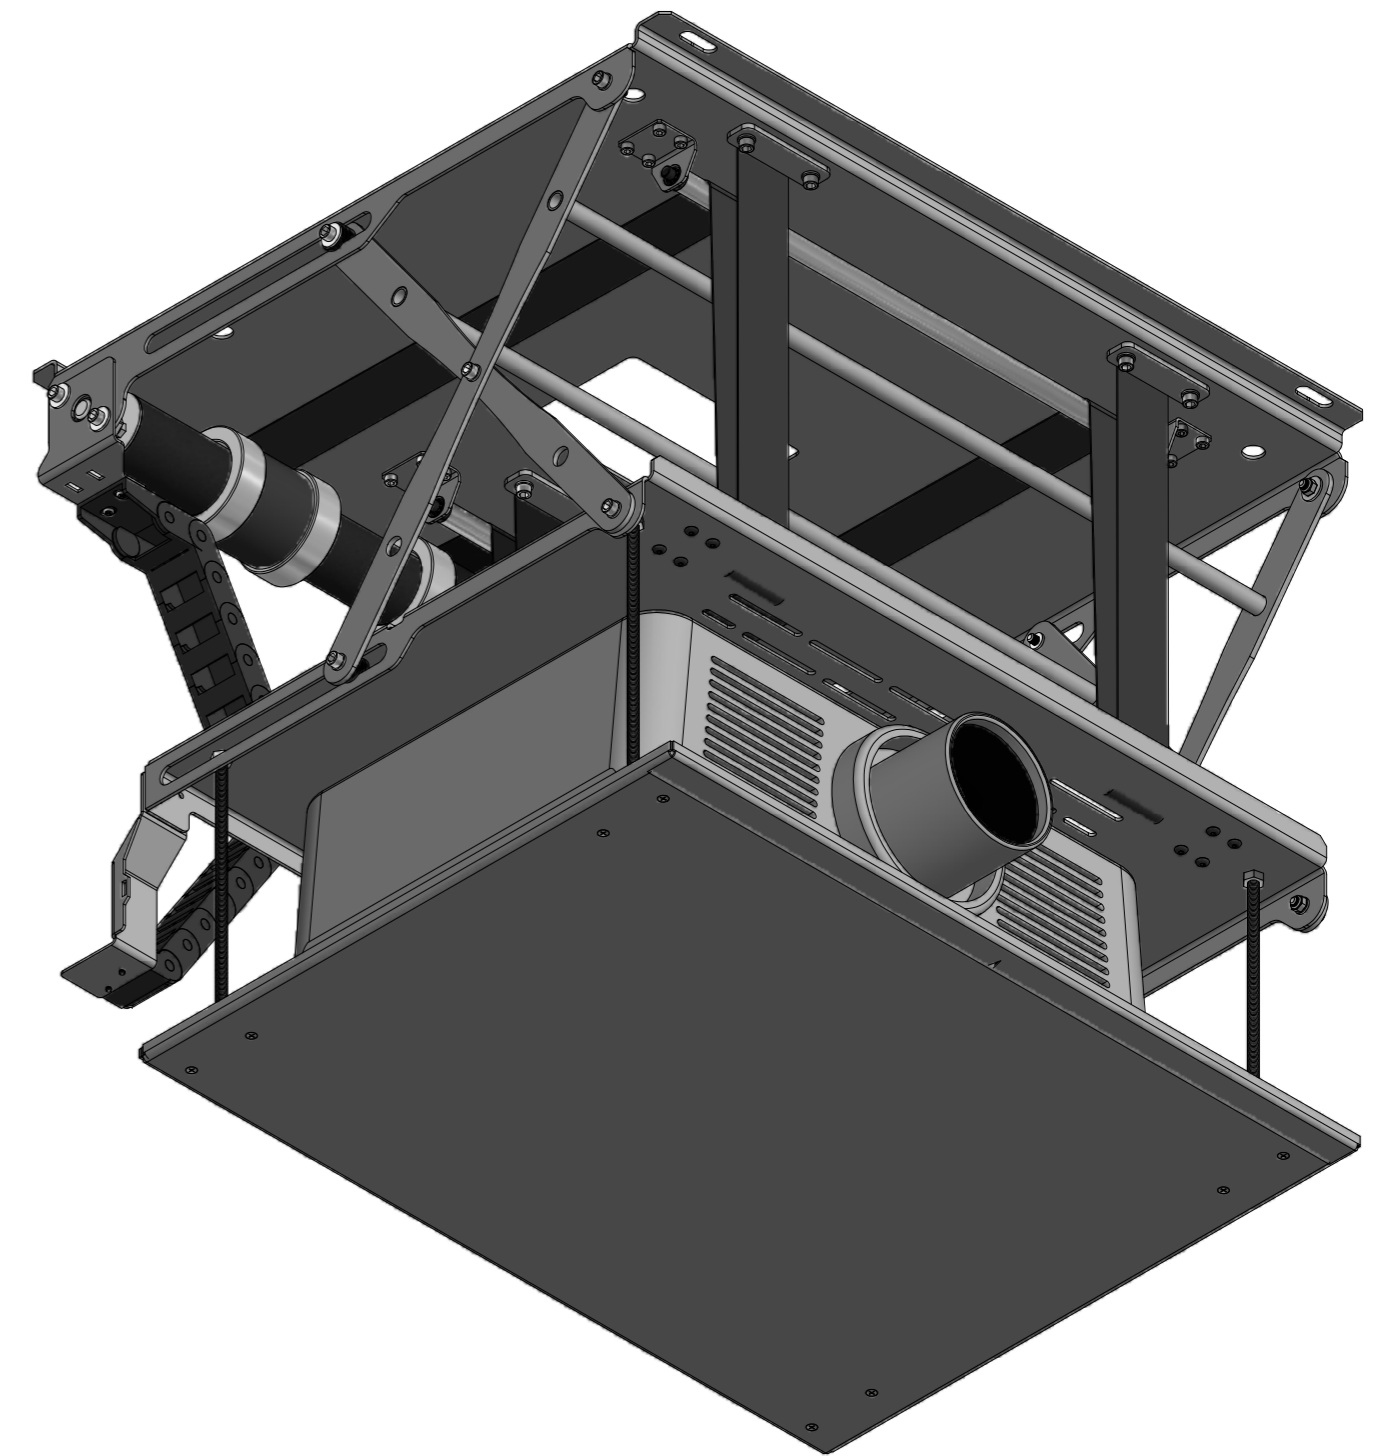

PLCV5.3

CATEGORY	PROJECTOR CEILING LIFT	DRAWING TYPE	
MODEL	PLCV5.3	DRAFT	FINAL
FEATURE	Vertical drop distance: 300mm		X
COLOUR	POWDER COATING RAL9005 (BLACK BUFF)	REVERSION	DATE
DRAWING No	V1.1.37172020_VK	NO	