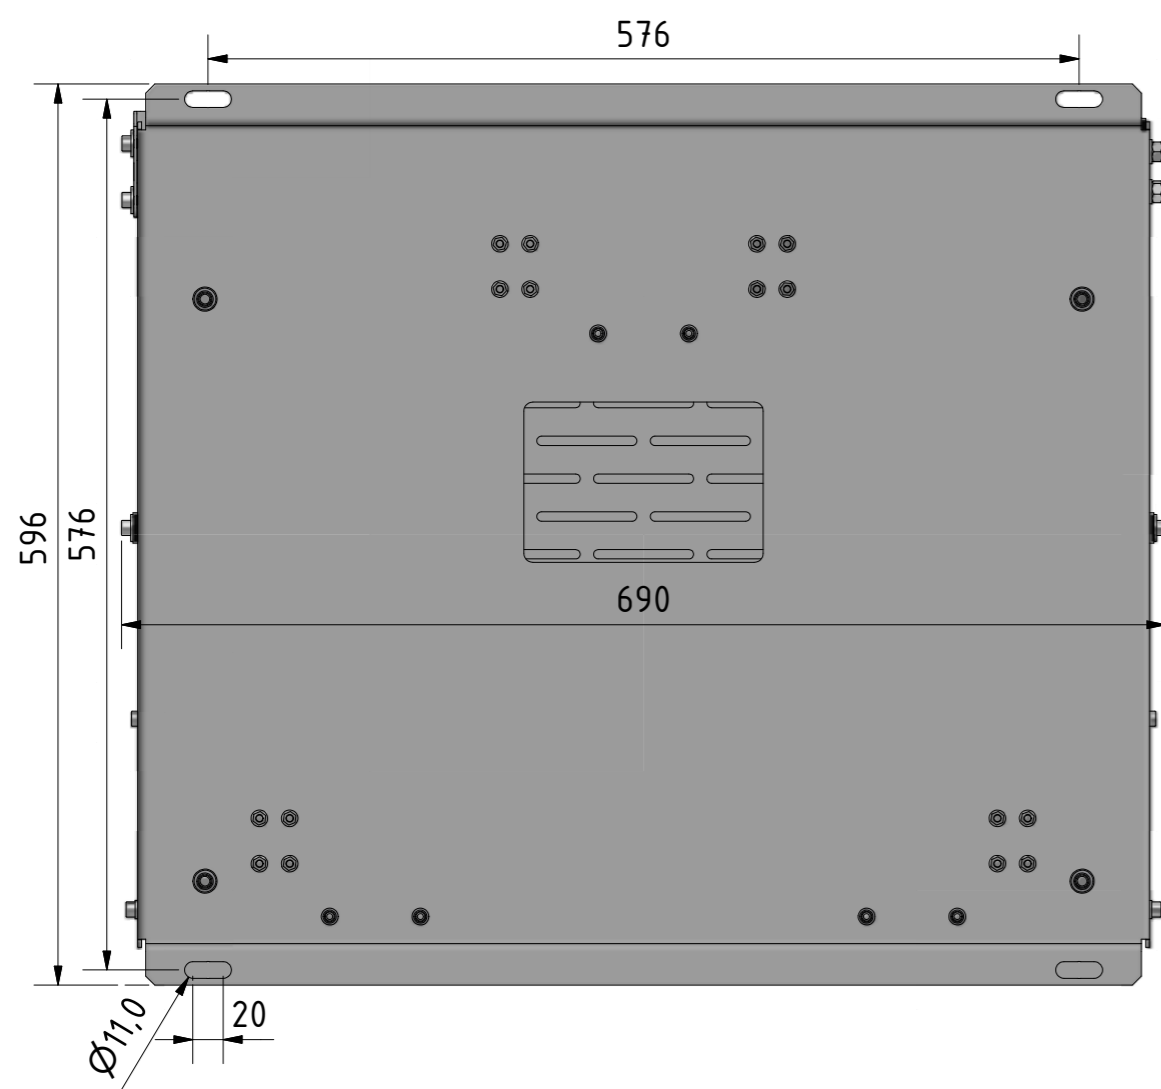

PLCV5.3

CATEGORY	PROJECTOR CEILING LIFT	DRAWING TYPE	
MODEL	PLCV5.3	DRAFT	FINAL
FEATURE	Vertical drop distance: 300mm		X
COLOUR	POWDER COATING RAL9005 (BLACK BUFF)	REVERSION	DATE
DRAWING No	V1.1.37172020_VK	NO	