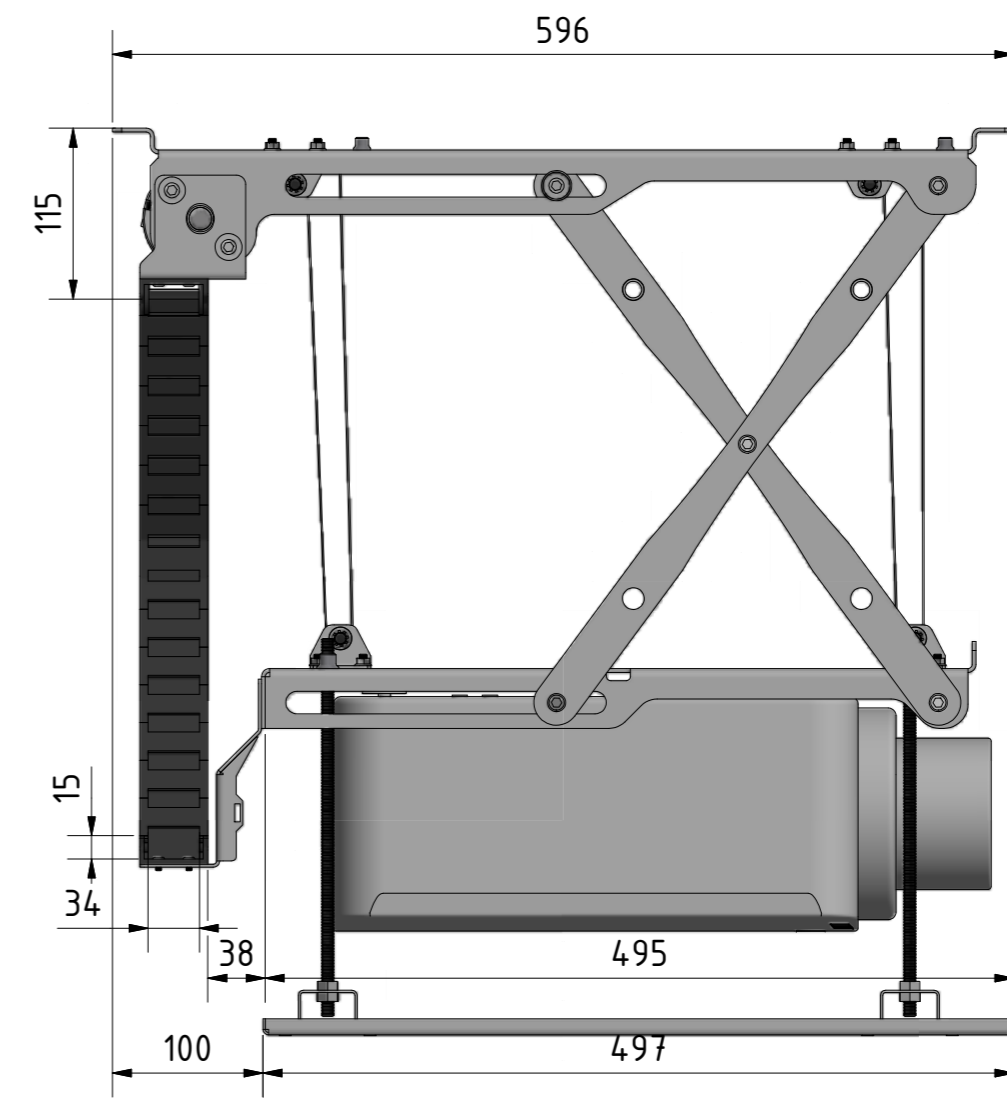

PLCV5.3

CATEGORY	PROJECTOR CEILING LIFT	DRAWING TYPE	
MODEL	PLCV5.3	DRAFT	FINAL
FEATURE	Vertical drop distance: 300mm		X
COLOUR	POWDER COATING RAL9005 (BLACK BUFF)	REVERSION	DATE
DRAWING No	V1.1.37172020_VK	NO	