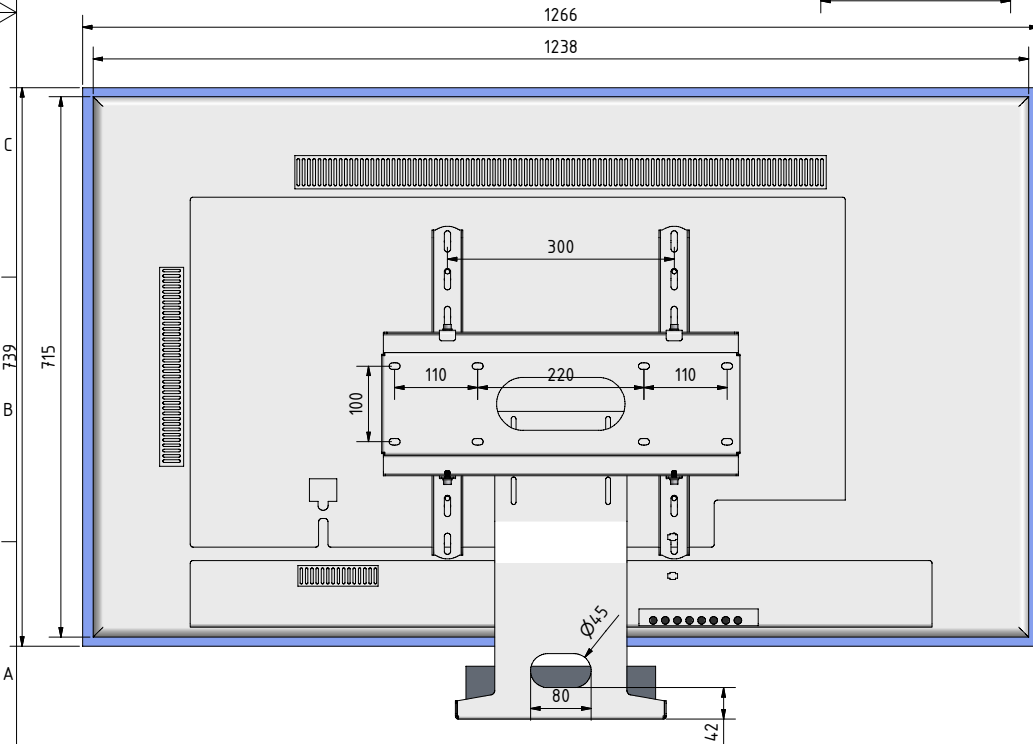

FPWMT-V4-400 + LG 55SE3D + TOUCH + PC
with FPWM-ACC-004B

CATEGORY	FIXED FLAT PANEL WALL MOUNT WITH TILT	DRAWING TYPE	
MODEL	FPWMT-V4-400	DRAFT	FINAL
FEATURE	TILT ABILITY 20o DEGREES		x
COLOUR	POWDER COATING RAL9005 (BLACK BUFF)	REVERSION	DATE
DRAWING No	V1.1.05052017-SK	NO	