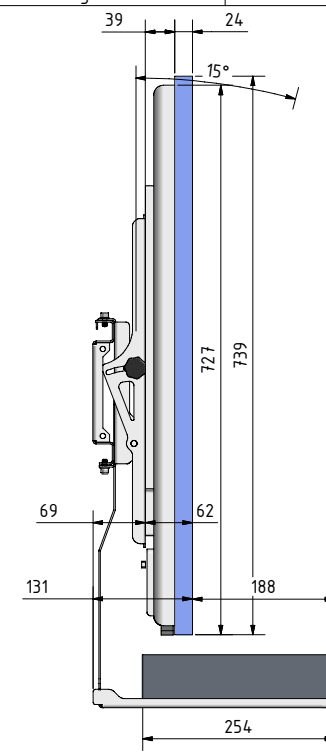

FPWMT-V4-400 + LG 55SE3D + TOUCH + PC
with FPWM-ACC-004B

CATEGORY	FIXED FLAT PANEL WALL MOUNT WITH TILT	DRAWING TYPE	
MODEL	FPWMT-V4-400	DRAFT	FINAL
FEATURE	TILT ABILITY 20o DEGREES		x
COLOUR	POWDER COATING RAL9005 (BLACK BUFF)	REVERSION	DATE
DRAWING No	V1.1.05052017-SK	NO	