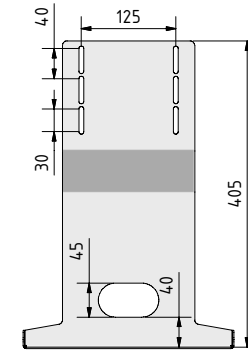

FPWMT-V4-400 + LG 55SE3D + TOUCH + PC
with FPWM-ACC-004B

CATEGORY	FIXED FLAT PANEL WALL MOUNT WITH TILT	DRAWING TYPE	
MODEL	FPWMT-V4-400	DRAFT	FINAL
FEATURE	TILT ABILITY 20o DEGREES		x
COLOUR	POWDER COATING RAL9005 (BLACK BUFF)	REVERSION	DATE
DRAWING No	V1.1.05052017-SK	NO	