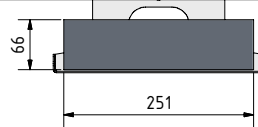

FPWMT-V4-400 + LG 55SE3D + TOUCH + PC
with FPWM-ACC-004B

CATEGORY	FIXED FLAT PANEL WALL MOUNT WITH TILT	DRAWING TYPE	
MODEL	FPWMT-V4-400	DRAFT	FINAL
FEATURE	TILT ABILITY 20o DEGREES		x
COLOUR	POWDER COATING RAL9005 (BLACK BUFF)	REVERSION	DATE
DRAWING No	V1.1.05052017-SK	NO	