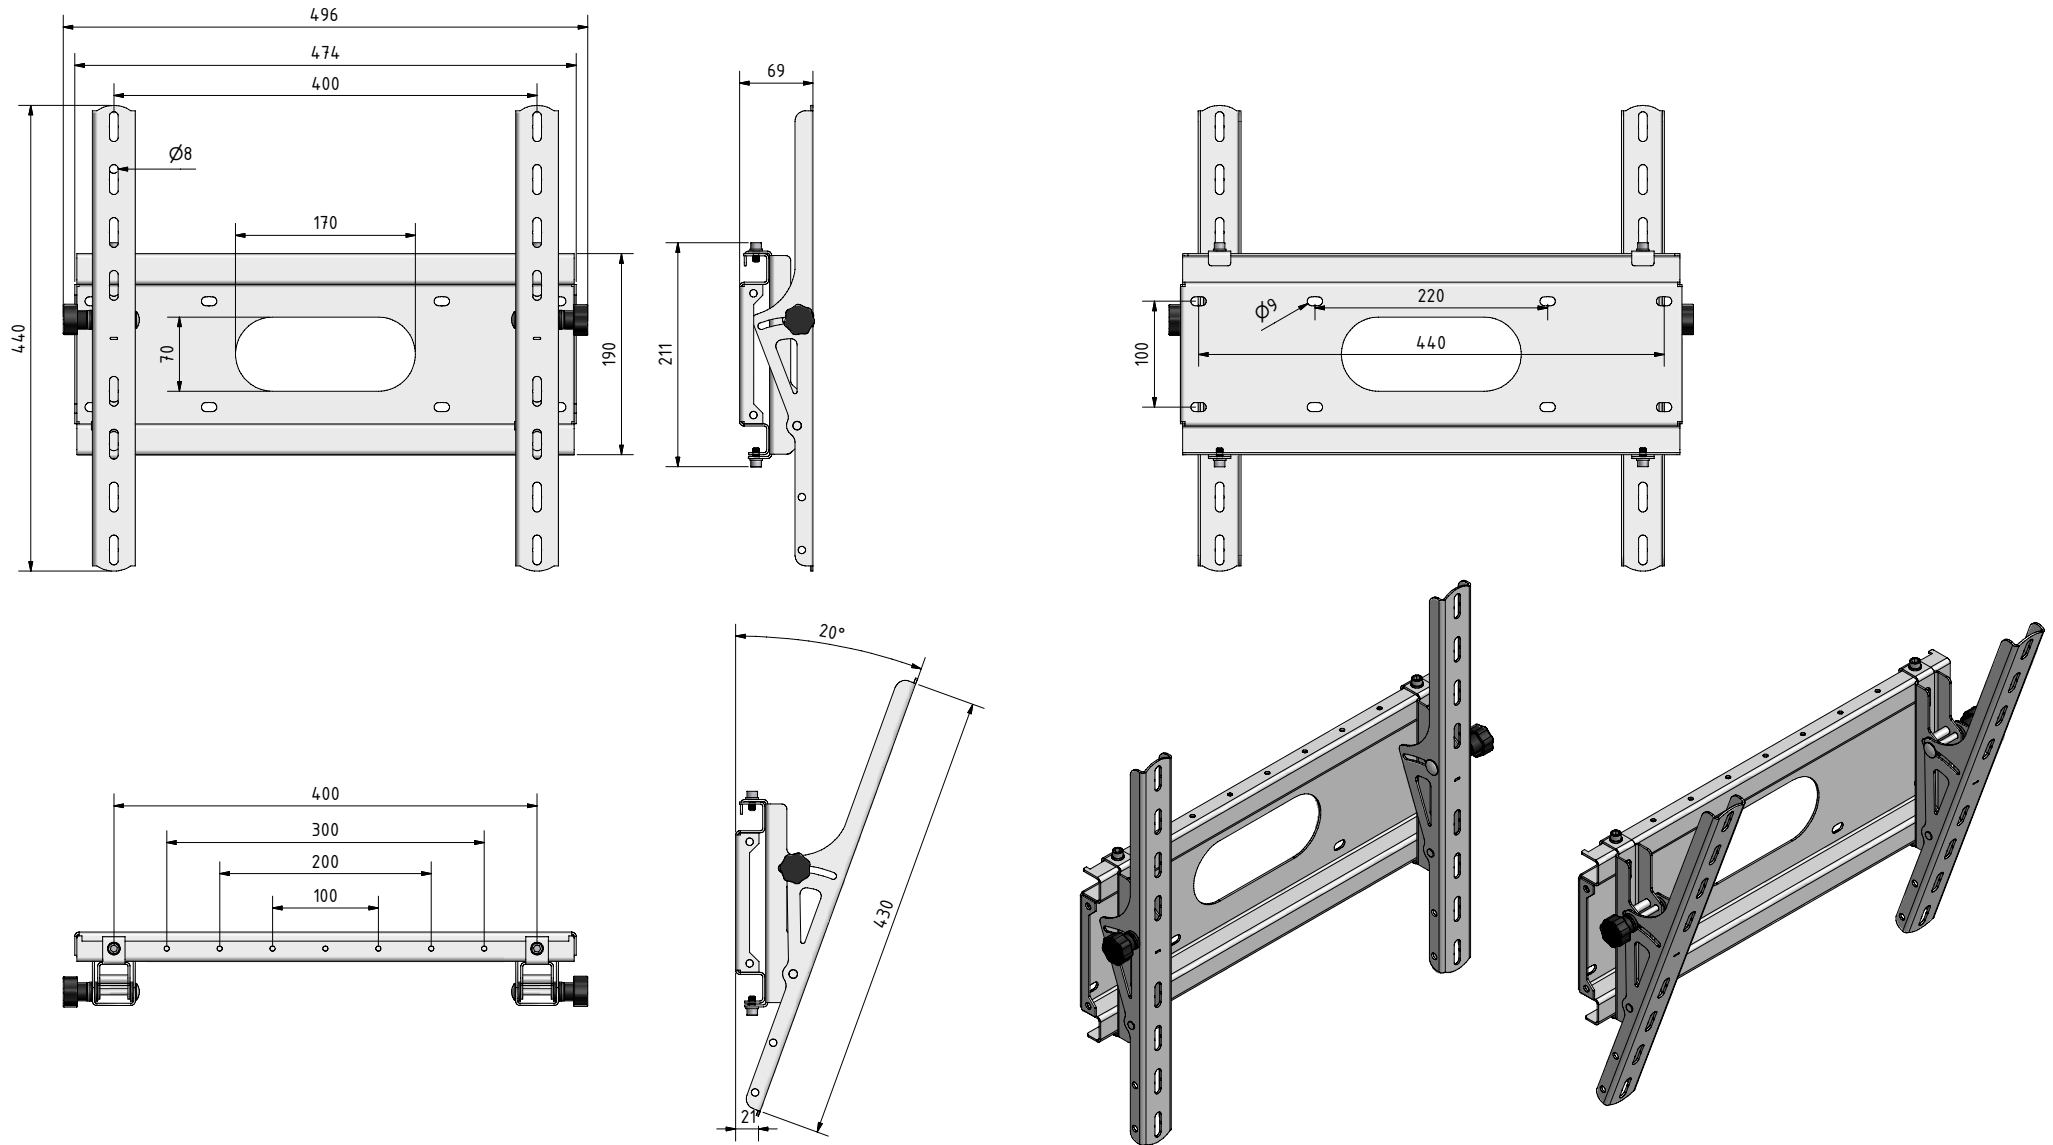

FPWMT-V4-400

CATEGORY	FIXED FLAT PANEL WALL MOUNT WITH TILT	DRAWING TYPE	
MODEL	FPWMT-V4-400	DRAFT	FINAL
FEATURE	TILT ABILITY 20o DEGREES, MOUNT WEIGHT 4kg		x
COLOUR	POWDER COATING RAL9005 (BLACK BUFF)	REVERSION	DATE
DRAWING No	V1.1.05052017-SK	NO