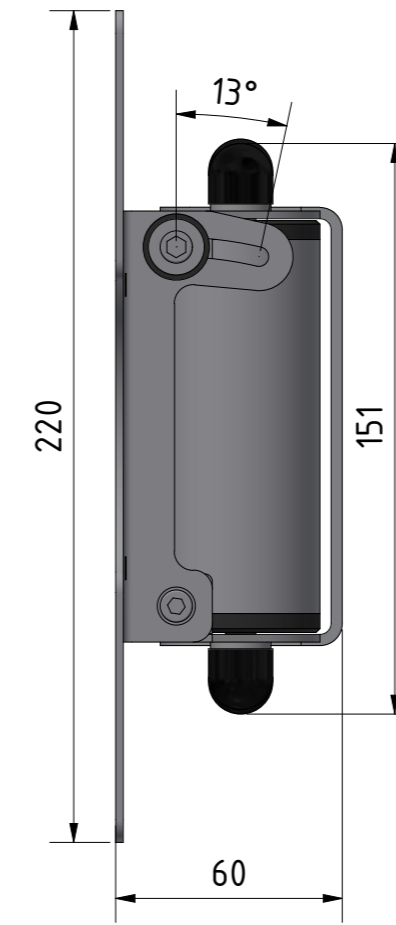

# FPWMRT-Vesa200X200

CATEGORY	FLAT PANEL WALL MOUNT WITH ROTATION & TILT		DRAWING TYPE	
MODEL	FPWMRT-VESA200X200		DRAFT	FINAL
FEATURE	WALL ARM EXTENSION ABILITY, 2 AXIS FULL ROTATION BY 180degrees, FLAT PANEL TILT ABILITY UP TO 13degrees, VESA FROM 75x75mm UP TO 200x200mm, MAXIMUM LOAD CAPACITY 15kg			x
COLOUR	POWDER COATING RAL9005 (BLACK)		DIMENSIONS TOLERANCE	
DRAWING No	V03-051225-CA	APPROVED BY:	+/-0,5%	