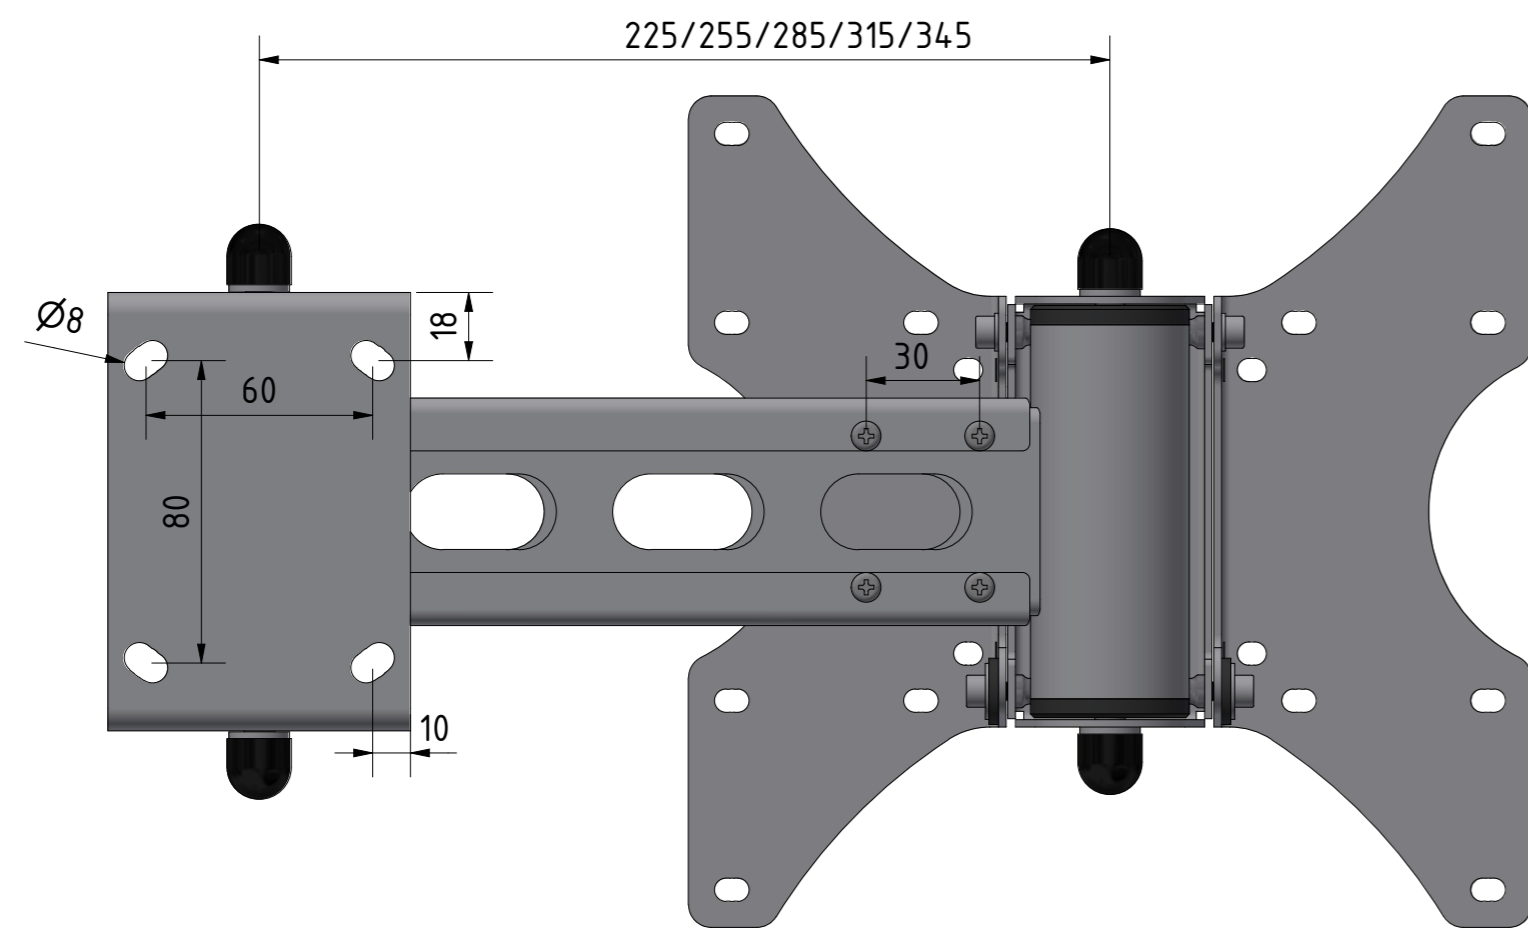

# FPWMRT-Vesa200X200

CATEGORY	FLAT PANEL WALL MOUNT WITH ROTATION & TILT		DRAWING TYPE	
MODEL	FPWMRT-VESA200X200		DRAFT	FINAL
FEATURE	WALL ARM EXTENSION ABILITY, 2 AXIS FULL ROTATION BY 180degrees, FLAT PANEL TILT ABILITY UP TO 13degrees, VESA FROM 75x75mm UP TO 200x200mm, MAXIMUM LOAD CAPACITY 15kg			x
COLOUR	POWDER COATING RAL9005 (BLACK)		DIMENSIONS TOLERANCE	
DRAWING No	V03-051225-CA	APPROVED BY:	+/-0,5%	