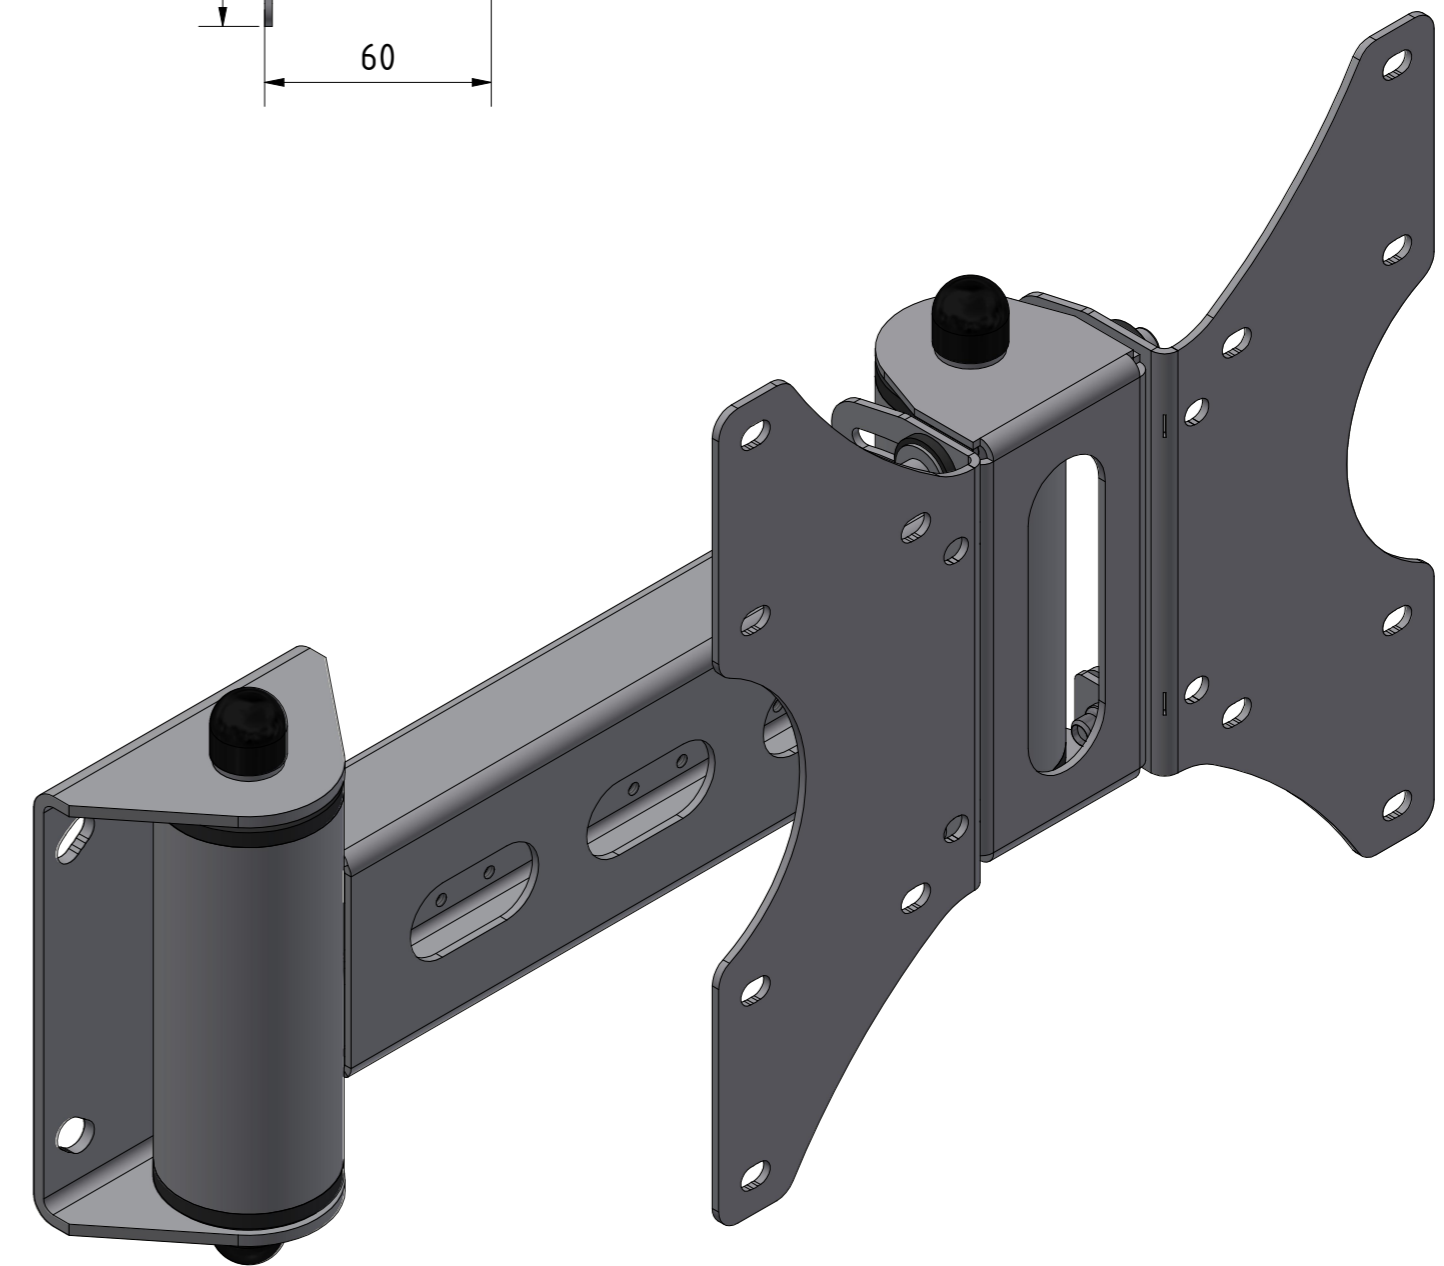

# FPWMRT-Vesa200X200

CATEGORY	FLAT PANEL WALL MOUNT WITH ROTATION & TILT		DRAWING TYPE	
MODEL	FPWMRT-VESA200X200		DRAFT	FINAL
FEATURE	WALL ARM EXTENSION ABILITY, 2 AXIS FULL ROTATION BY 180degrees, FLAT PANEL TILT ABILITY UP TO 13degrees, VESA FROM 75x75mm UP TO 200x200mm, MAXIMUM LOAD CAPACITY 15kg			x
COLOUR	POWDER COATING RAL9005 (BLACK)		DIMENSIONS TOLERANCE	
DRAWING No	V03-051225-CA	APPROVED BY:	+/-0,5%	