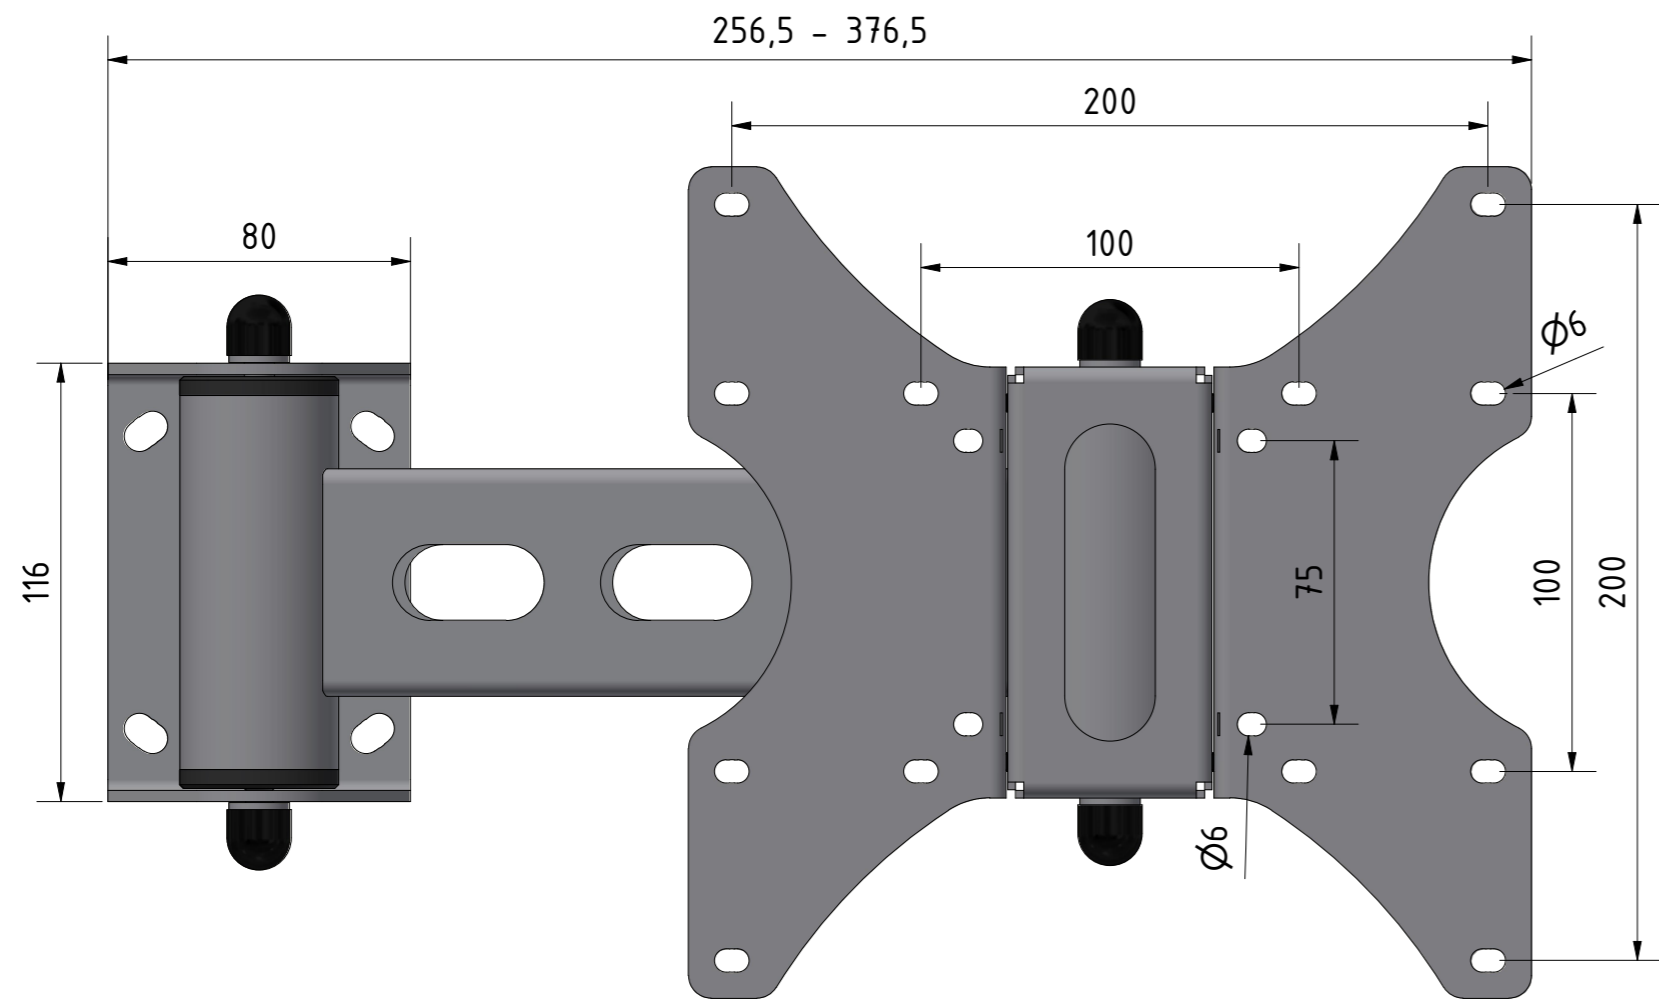

# FPWMRT-Vesa200X200

CATEGORY	FLAT PANEL WALL MOUNT WITH ROTATION & TILT		DRAWING TYPE	
MODEL	FPWMRT-VESA200X200		DRAFT	FINAL
FEATURE	WALL ARM EXTENSION ABILITY, 2 AXIS FULL ROTATION BY 180degrees, FLAT PANEL TILT ABILITY UP TO 13degrees, VESA FROM 75x75mm UP TO 200x200mm, MAXIMUM LOAD CAPACITY 15kg			x
COLOUR	POWDER COATING RAL9005 (BLACK)		DIMENSIONS TOLERANCE	
DRAWING No	V03-051225-CA	APPROVED BY:	+/-0,5%	