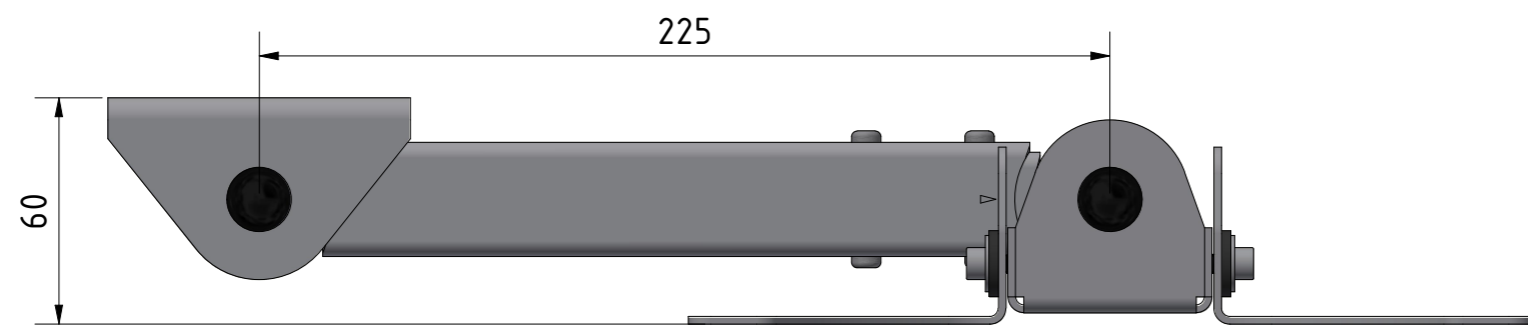

# FPWMRT-Vesa200X200

CATEGORY	FLAT PANEL WALL MOUNT WITH ROTATION & TILT		DRAWING TYPE	
MODEL	FPWMRT-VESA200X200		DRAFT	FINAL
FEATURE	WALL ARM EXTENSION ABILITY, 2 AXIS FULL ROTATION BY 180degrees, FLAT PANEL TILT ABILITY UP TO 13degrees, VESA FROM 75x75mm UP TO 200x200mm, MAXIMUM LOAD CAPACITY 15kg			x
COLOUR	POWDER COATING RAL9005 (BLACK)		DIMENSIONS TOLERANCE	
DRAWING No	V03-051225-CA	APPROVED BY:	+/-0,5%	