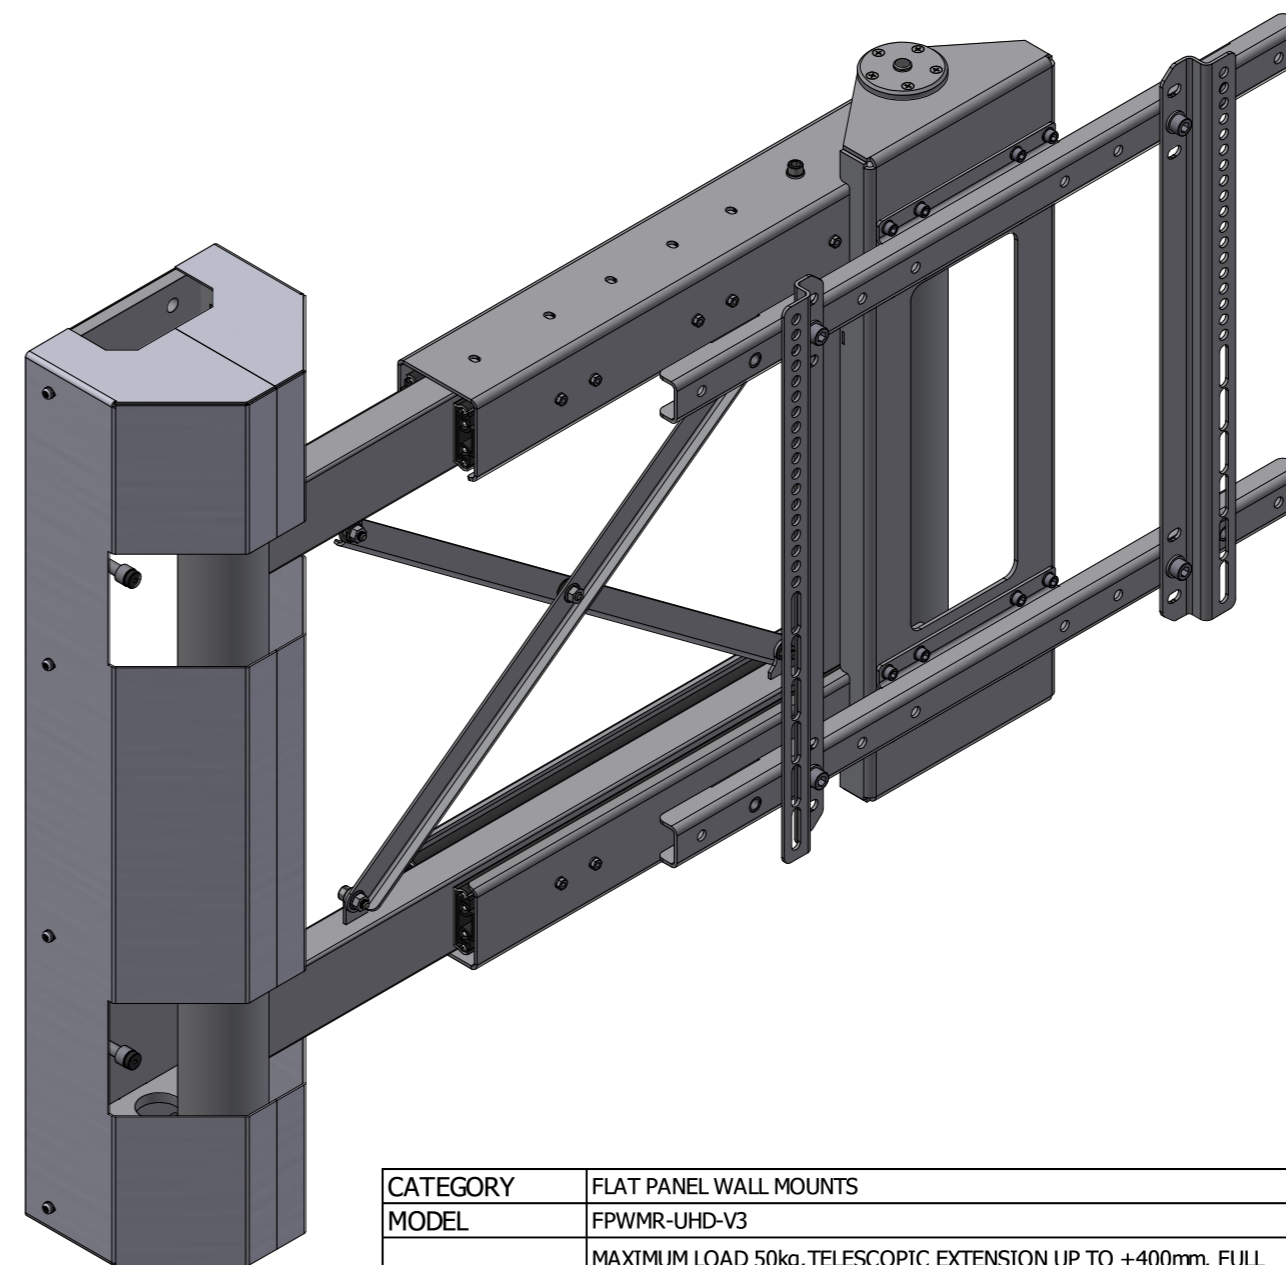

SECTION D-D
SCALE 0,20 : 1

FPWMR-UHD-V3
depicted with FPWM-ACC soundbar mount

CATEGORY	FLAT PANEL WALL MOUNTS		DRAWING TYPE	
MODEL	FPWMR-UHD-V3		DRAFT	FINAL
FEATURE	MAXIMUM LOAD 50kg, TELESCOPIC EXTENSION UP TO +400mm, FULL MANUAL TV ROTATION UP TO 180degrees, WALL ARM ROTATION UP TO 160degrees, FIXED MOUNTING ON METALL BEAM AT LEAST 140mm WIDE			x
COLOUR	BLACK RAL9005		DIMENSIONS TOLERANCE	
DRAWING No	10032021-SK	APPROVED BY:	+/-0,5%	