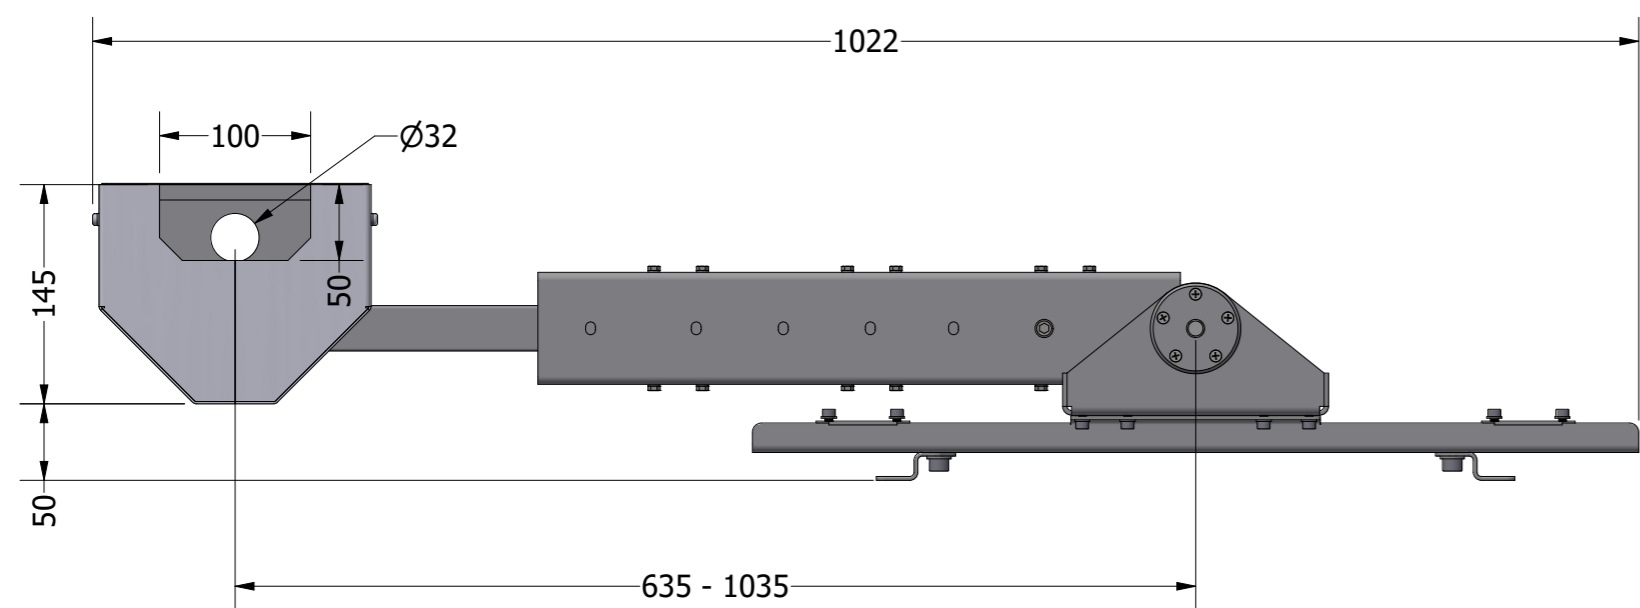

SECTION D-D
SCALE 0,20 : 1

FPWMR-UHD-V3
depicted with FPWM-ACC soundbar mount

CATEGORY	FLAT PANEL WALL MOUNTS		DRAWING TYPE	
MODEL	FPWMR-UHD-V3		DRAFT	FINAL
FEATURE	MAXIMUM LOAD 50kg, TELESCOPIC EXTENSION UP TO +400mm, FULL MANUAL TV ROTATION UP TO 180degrees, WALL ARM ROTATION UP TO 160degrees, FIXED MOUNTING ON METALL BEAM AT LEAST 140mm WIDE			x
COLOUR	BLACK RAL9005		DIMENSIONS TOLERANCE	
DRAWING No	10032021-SK	APPROVED BY:	+/-0,5%	