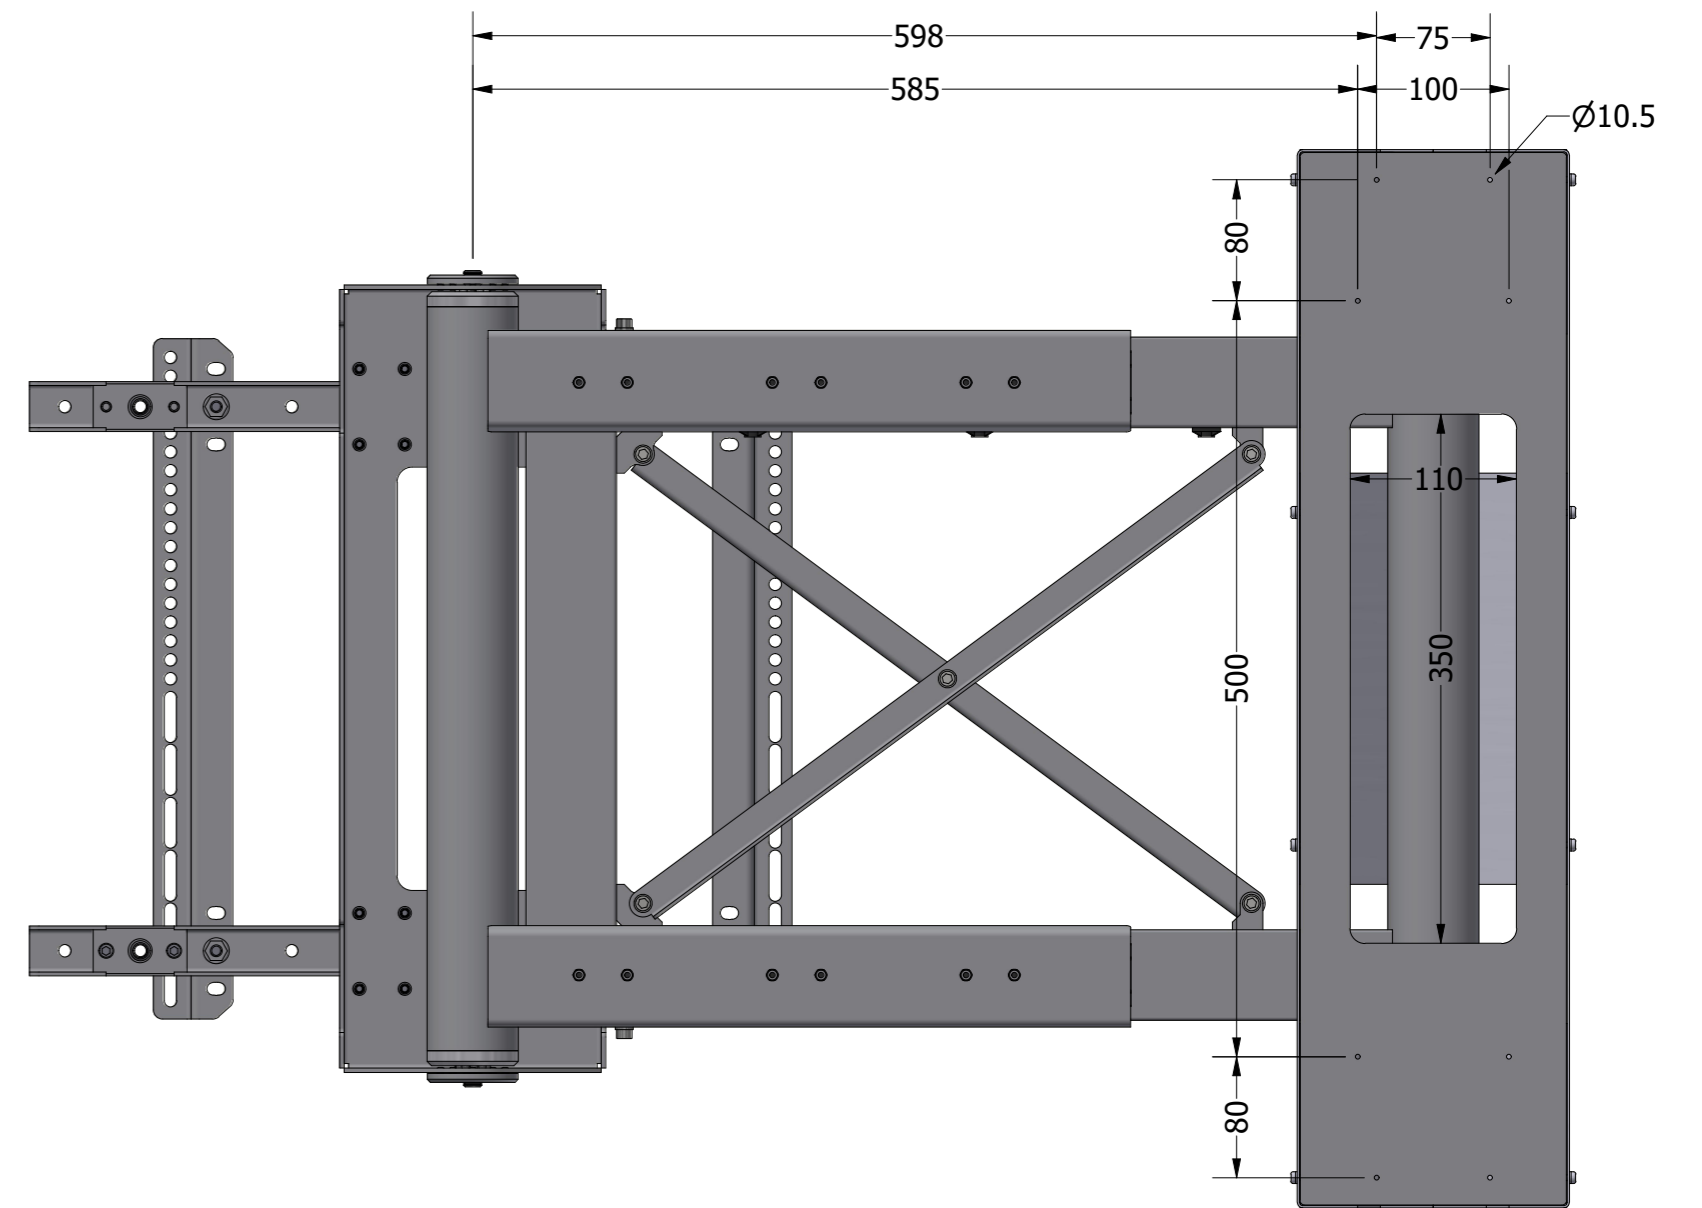

SECTION D-D
SCALE 0,20 : 1

FPWMR-UHD-V3
depicted with FPWM-ACC soundbar mount

CATEGORY	FLAT PANEL WALL MOUNTS		DRAWING TYPE	
MODEL	FPWMR-UHD-V3		DRAFT	FINAL
FEATURE	MAXIMUM LOAD 50kg, TELESCOPIC EXTENSION UP TO +400mm, FULL MANUAL TV ROTATION UP TO 180degrees, WALL ARM ROTATION UP TO 160degrees, FIXED MOUNTING ON METALL BEAM AT LEAST 140mm WIDE			x
COLOUR	BLACK RAL9005		DIMENSIONS TOLERANCE	
DRAWING No	10032021-SK	APPROVED BY:	+/-0,5%	