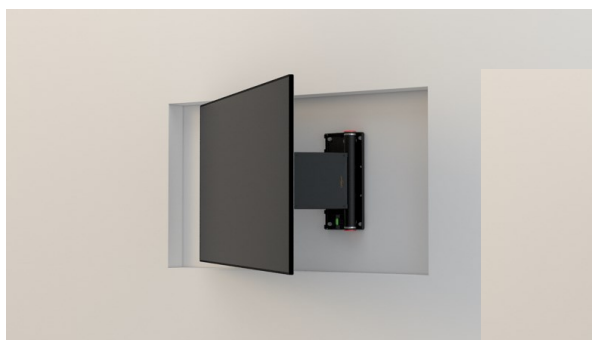

Flat panel swiveling mount (motorized) FPWMR-MV8

Motorized swiveling wall mount, with articulated motion, for flat panels from 40" up to 65".

Silent operation with swiveling angle up to 70degrees. Suitable for wall hatches , for TV sets with width up to 1550mm and for maximum load up to 50kg.

Model	FPWMR-MV8
Number of rotation axis	2
Flat panel swiveling angle	one way swiveling, up to 70degrees
Maximum load capacity	50kg
Mounting flat panel holes pattern (up to)	200x200mm, 300x300mm & 400x400mm
Standard color of metallic parts	RAL 9005 black buff
Power supply	230VAC-50/60Hz
Standard control option / Power supply	Dry contacts
Optional controls	RF remote control, RS232/485 control board box