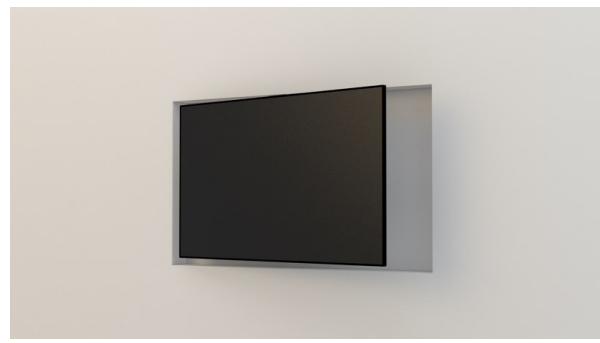

Flat panel swiveling mount (motorized) FPWMR-MV8

Motorized swiveling wall mount, with articulated motion, for flat panels from 40" up to 65".

Silent operation with swiveling angle up to 70degrees. Suitable for wall hatches , for TV sets with width up to 1550mm and for maximum load up to 50kg.

Model	FPWMR-MV8
Number of rotation axis	2
Flat panel swiveling angle	one way swiveling, up to 70degrees
Maximum load capacity	50kg
Mounting flat panel holes pattern (up to)	200x200mm, 300x300mm & 400x400mm
Standard color of metallic parts	RAL 9005 black buff
Power supply	230VAC-50/60Hz
Standard control option / Power supply	Dry contacts
Optional controls	RF remote control, RS232/485 control board box