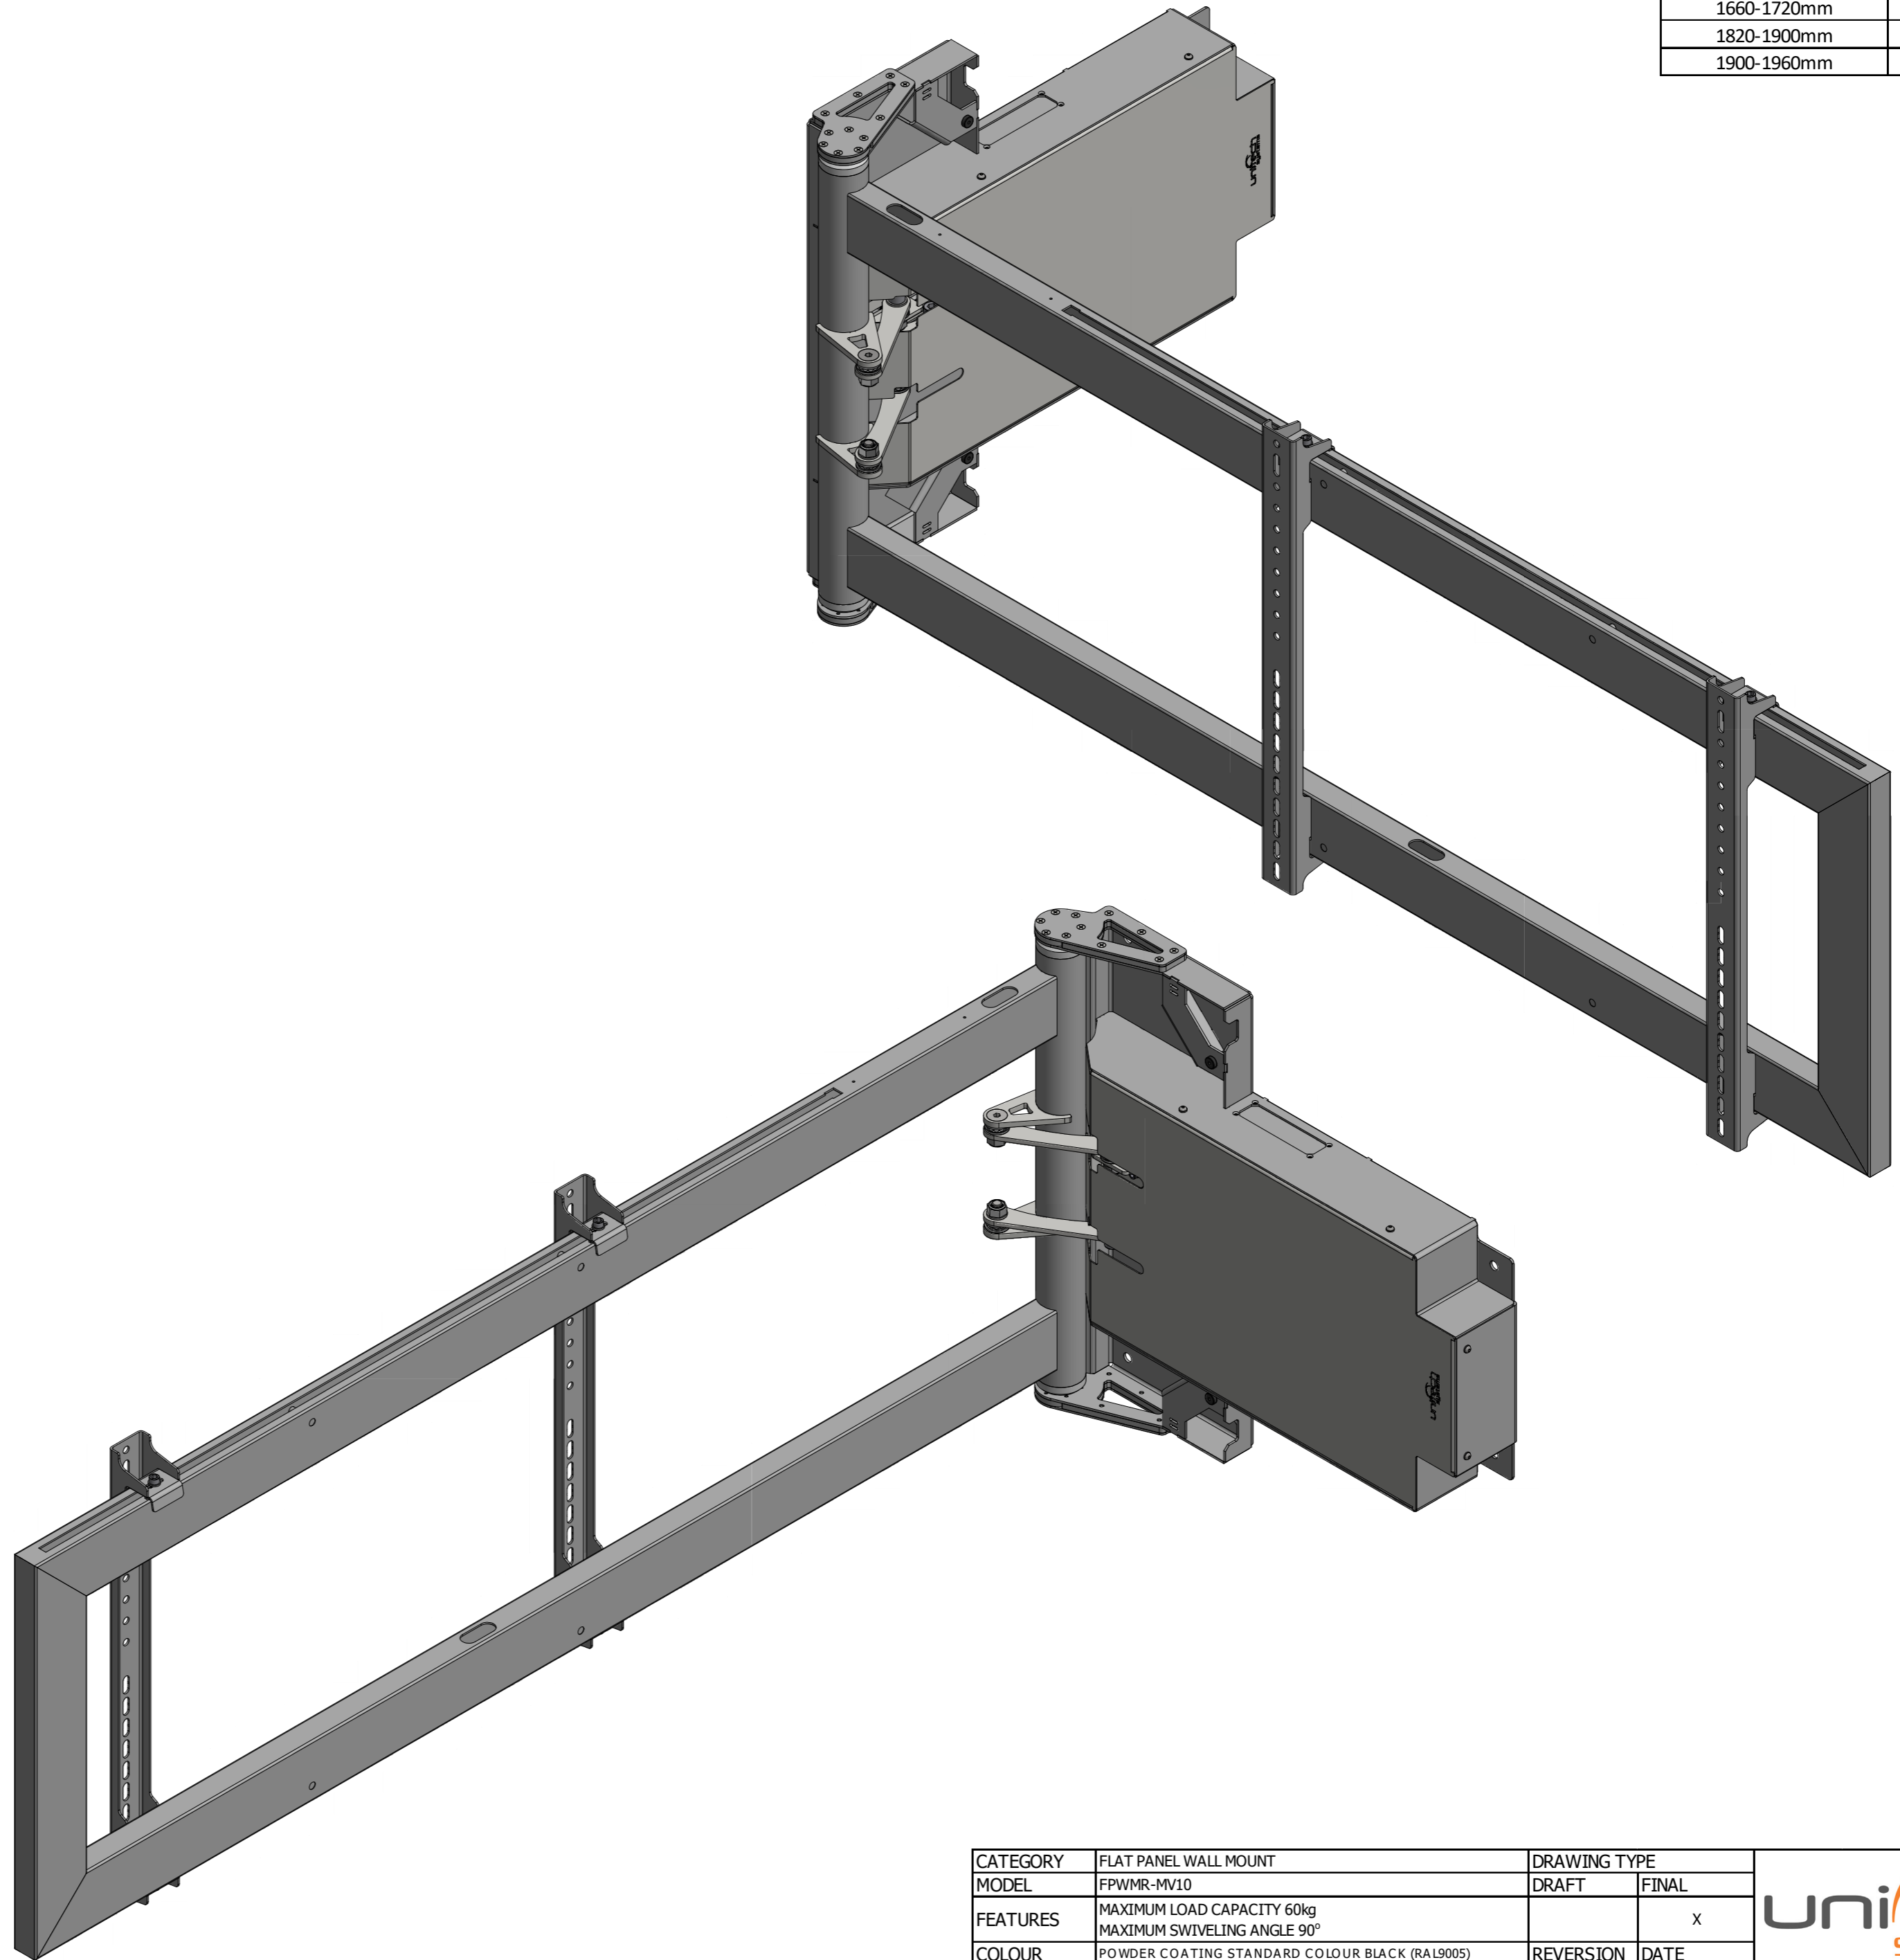

FPWMR-MV10

Screen Width	Compatible Vesa Width
1550-1610mm	200/300/400/600/800
1660-1720mm	200/300/400/600/800
1820-1900mm	200/300/400/600/800
1900-1960mm	300/400/600/800

CATEGORY	FLAT PANEL WALL MOUNT	DRAWING TYPE	
MODEL	FPWMR-MV10	DRAFT	FINAL
FEATURES	MAXIMUM LOAD CAPACITY 60kg MAXIMUM SWIVELING ANGLE 90°		x
COLOUR	POWDER COATING STANDARD COLOUR BLACK (RAL9005)	REVERSION	DATE
DRAWING No	V1.1.01022021_VK	NO	