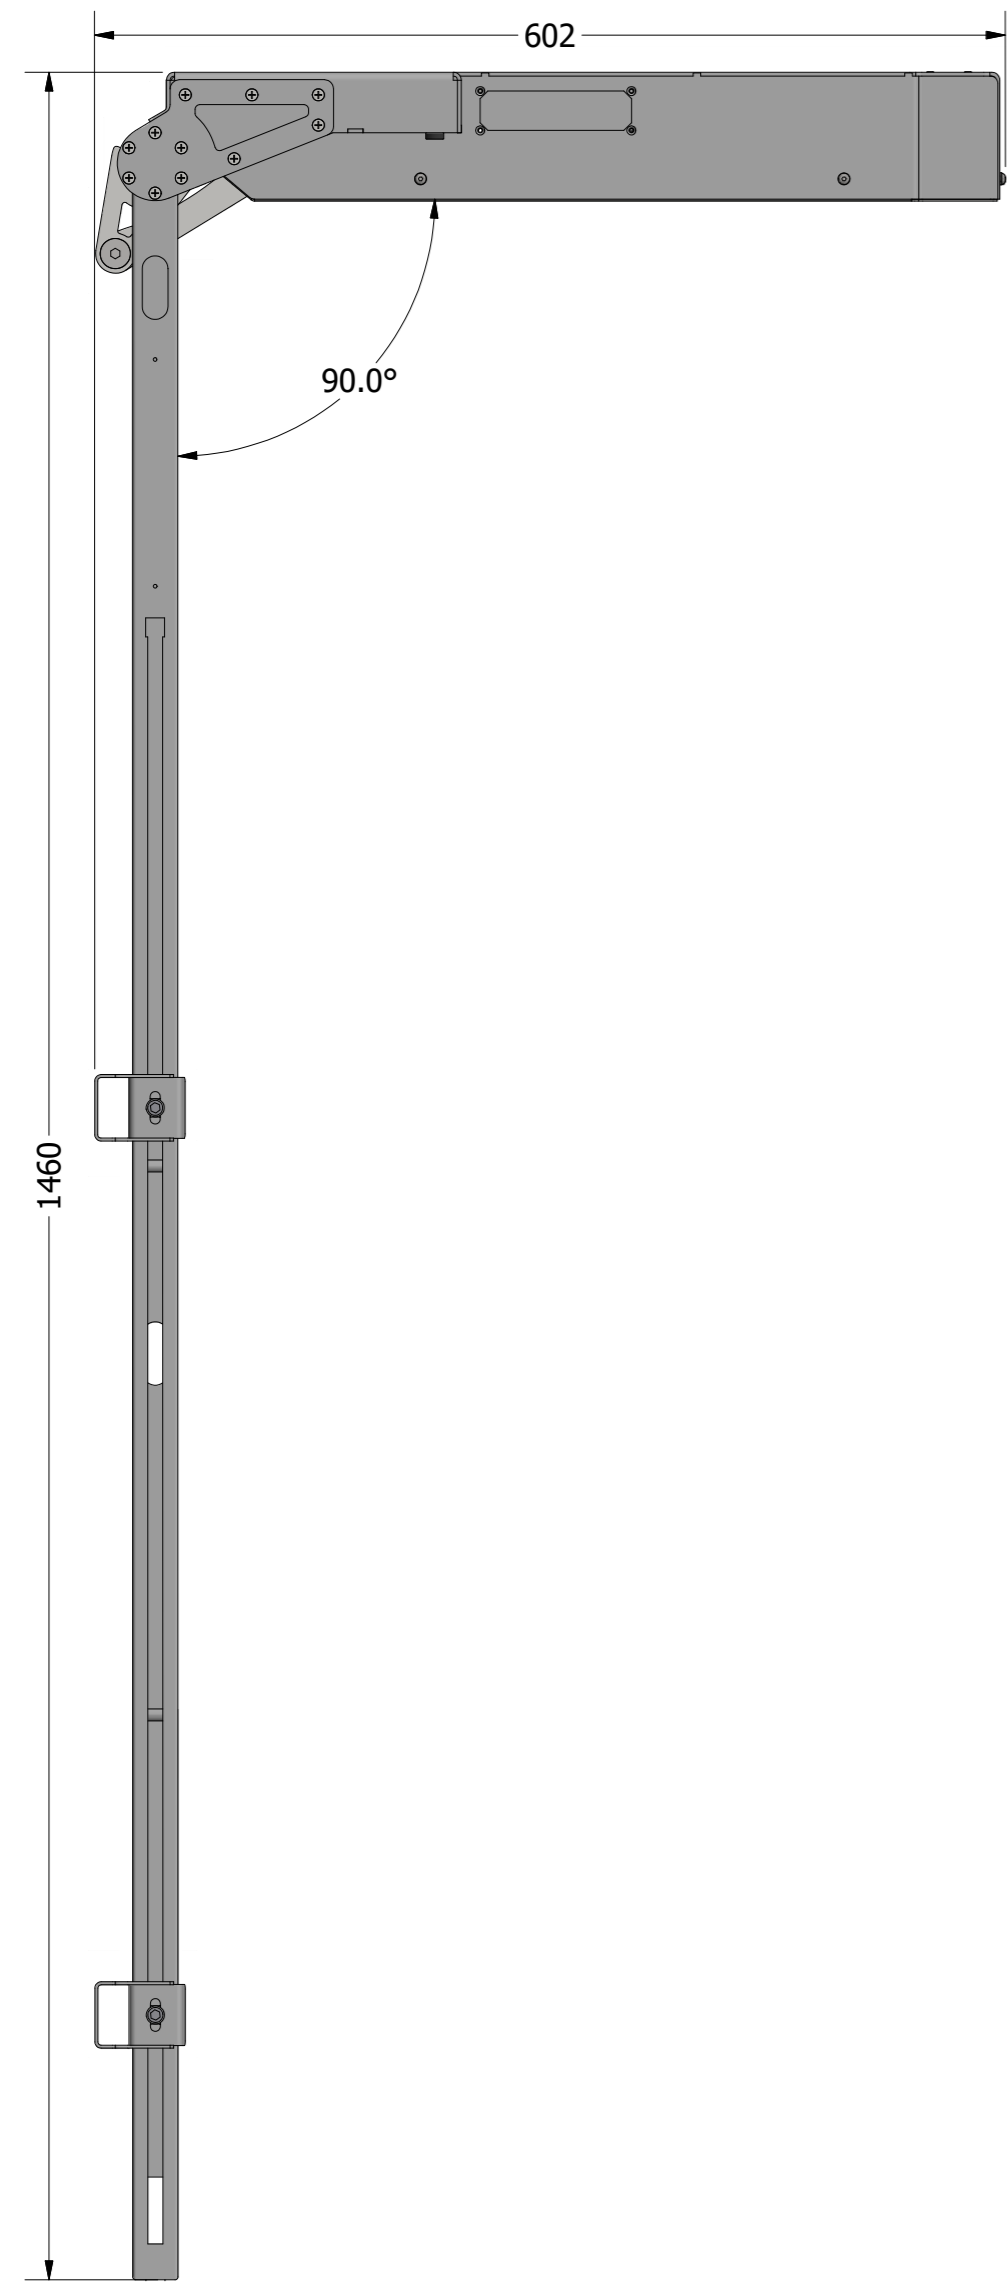

FPWMR-MV10

Screen Width	Compatible Vesa Width
1550-1610mm	200/300/400/600/800
1660-1720mm	200/300/400/600/800
1820-1900mm	200/300/400/600/800
1900-1960mm	300/400/600/800

CATEGORY	FLAT PANEL WALL MOUNT	DRAWING TYPE	
MODEL	FPWMR-MV10	DRAFT	FINAL
FEATURES	MAXIMUM LOAD CAPACITY 60kg MAXIMUM SWIVELING ANGLE 90°		x
COLOUR	POWDER COATING STANDARD COLOUR BLACK (RAL9005)	REVERSION	DATE
DRAWING No	V1.1.01022021_VK	NO	