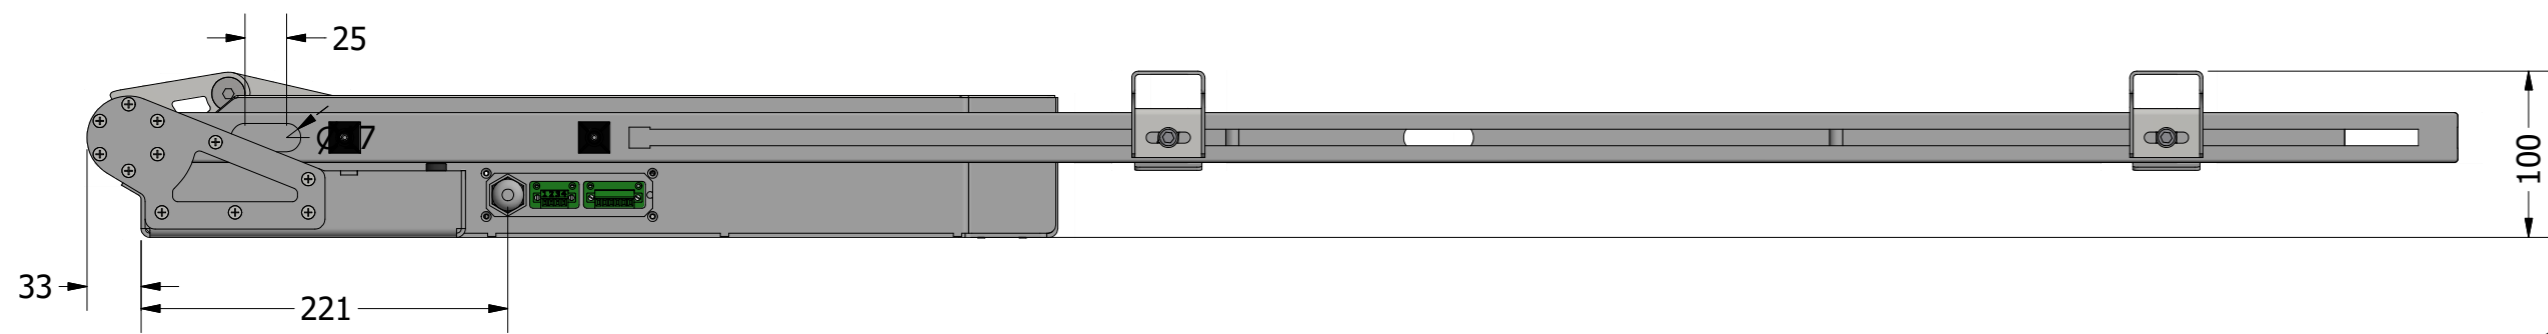

# FPWMR-MV10

Screen Width	Compatible Vesa Width
1550-1610mm	200/300/400/600/800
1660-1720mm	200/300/400/600/800
1820-1900mm	200/300/400/600/800
1900-1960mm	300/400/600/800

CATEGORY	FLAT PANEL WALL MOUNT	DRAWING TYPE	
MODEL	FPWMR-MV10	DRAFT	FINAL
FEATURES	MAXIMUM LOAD CAPACITY 60kg MAXIMUM SWIVELING ANGLE 90°		x
COLOUR	POWDER COATING STANDARD COLOUR BLACK (RAL9005)	REVERSION	DATE
DRAWING No	V1.1.01022021_VK	NO	