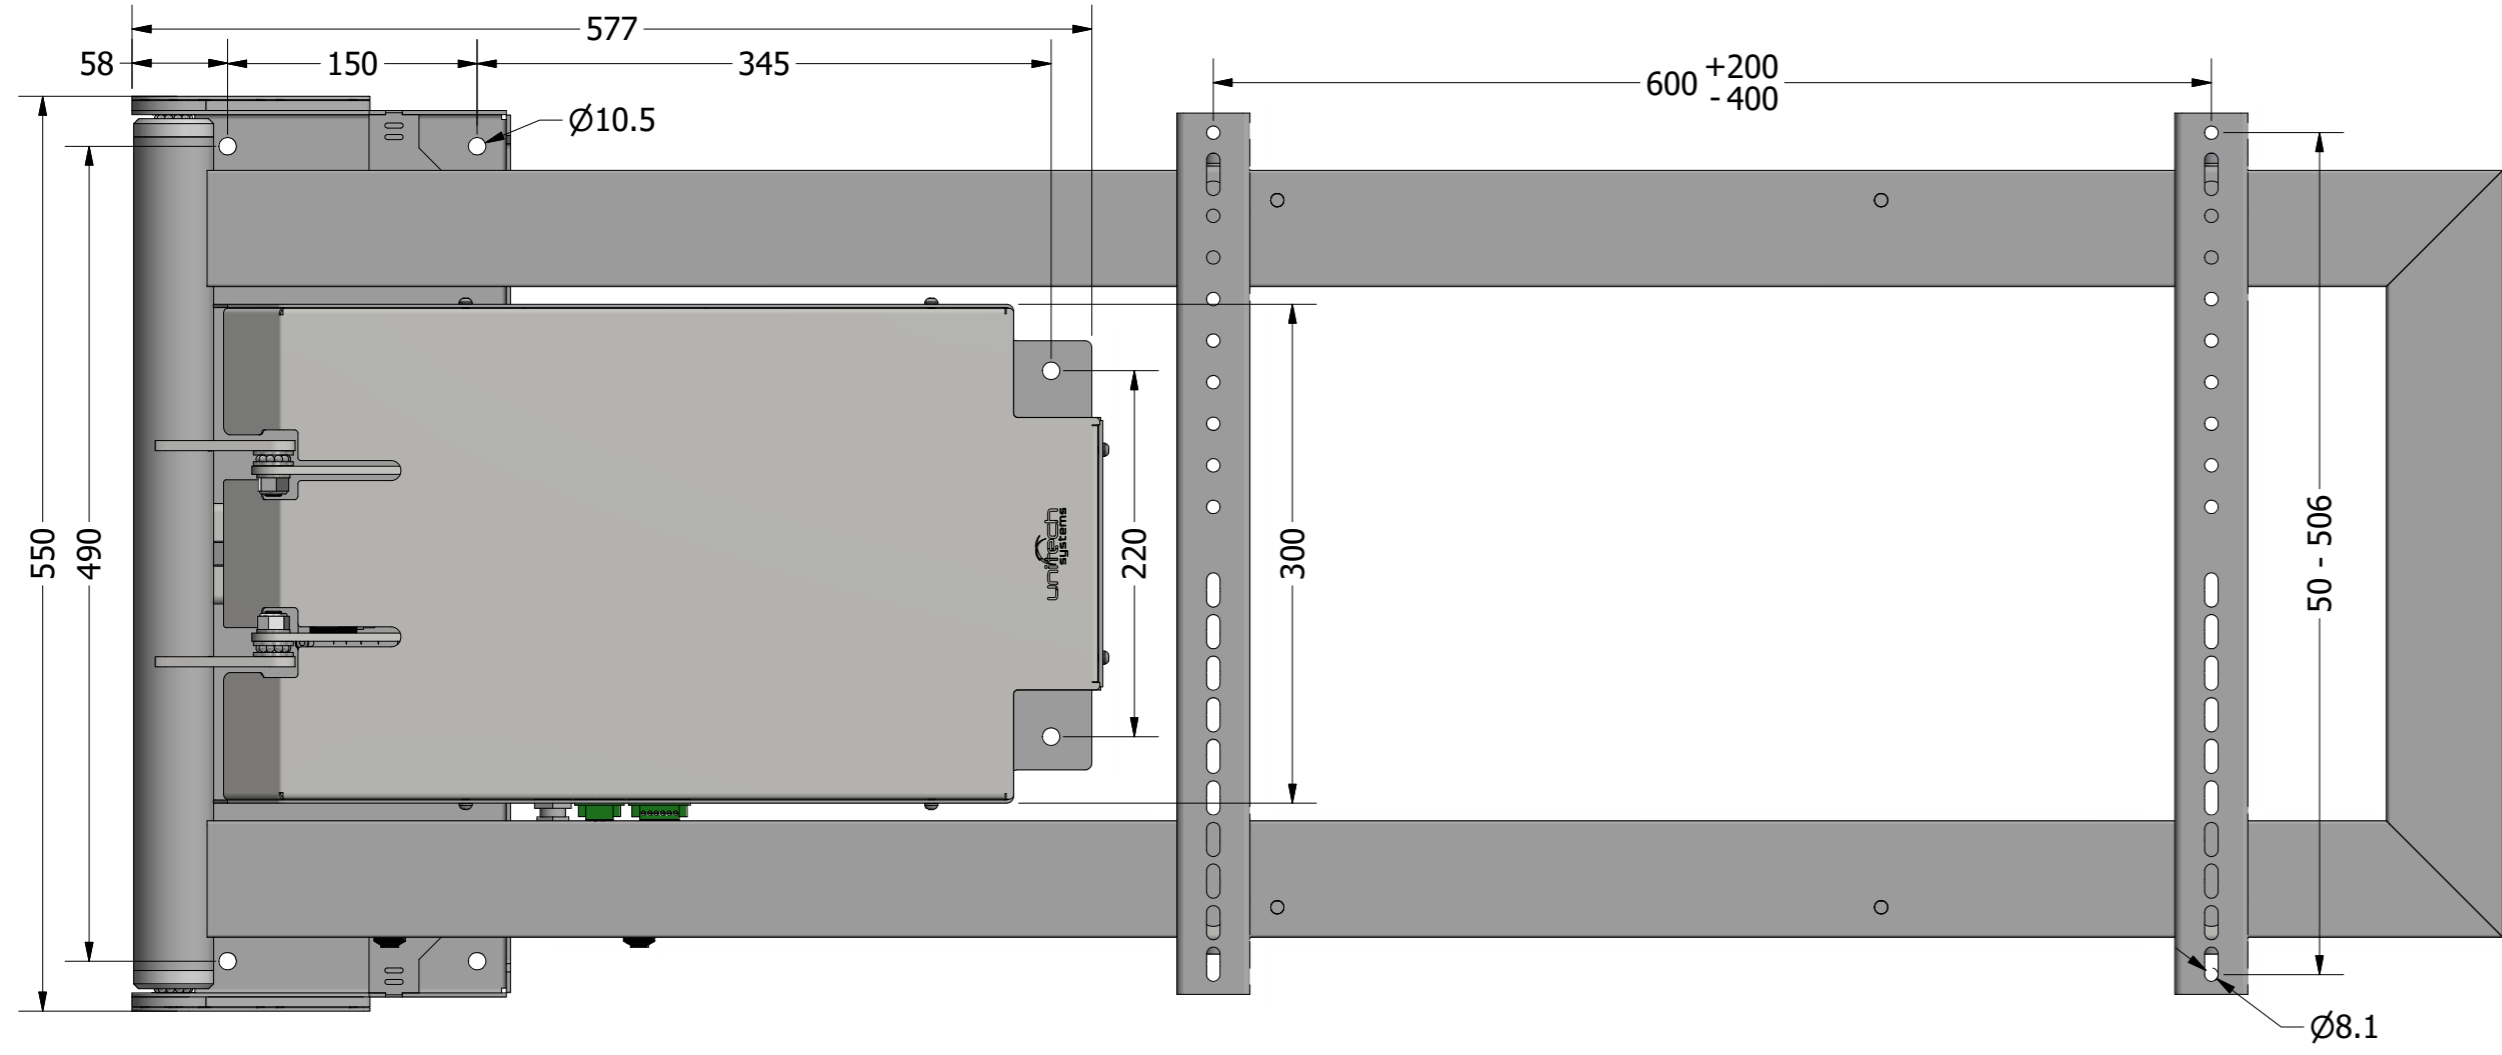

# FPWMR-MV10

Screen Width	Compatible Vesa Width
1550-1610mm	200/300/400/600/800
1660-1720mm	200/300/400/600/800
1820-1900mm	200/300/400/600/800
1900-1960mm	300/400/600/800

CATEGORY	FLAT PANEL WALL MOUNT	DRAWING TYPE	
MODEL	FPWMR-MV10	DRAFT	FINAL
FEATURES	MAXIMUM LOAD CAPACITY 60kg MAXIMUM SWIVELING ANGLE 90°		x
COLOUR	POWDER COATING STANDARD COLOUR BLACK (RAL9005)	REVERSION	DATE
DRAWING No	V1.1.01022021_VK	NO	