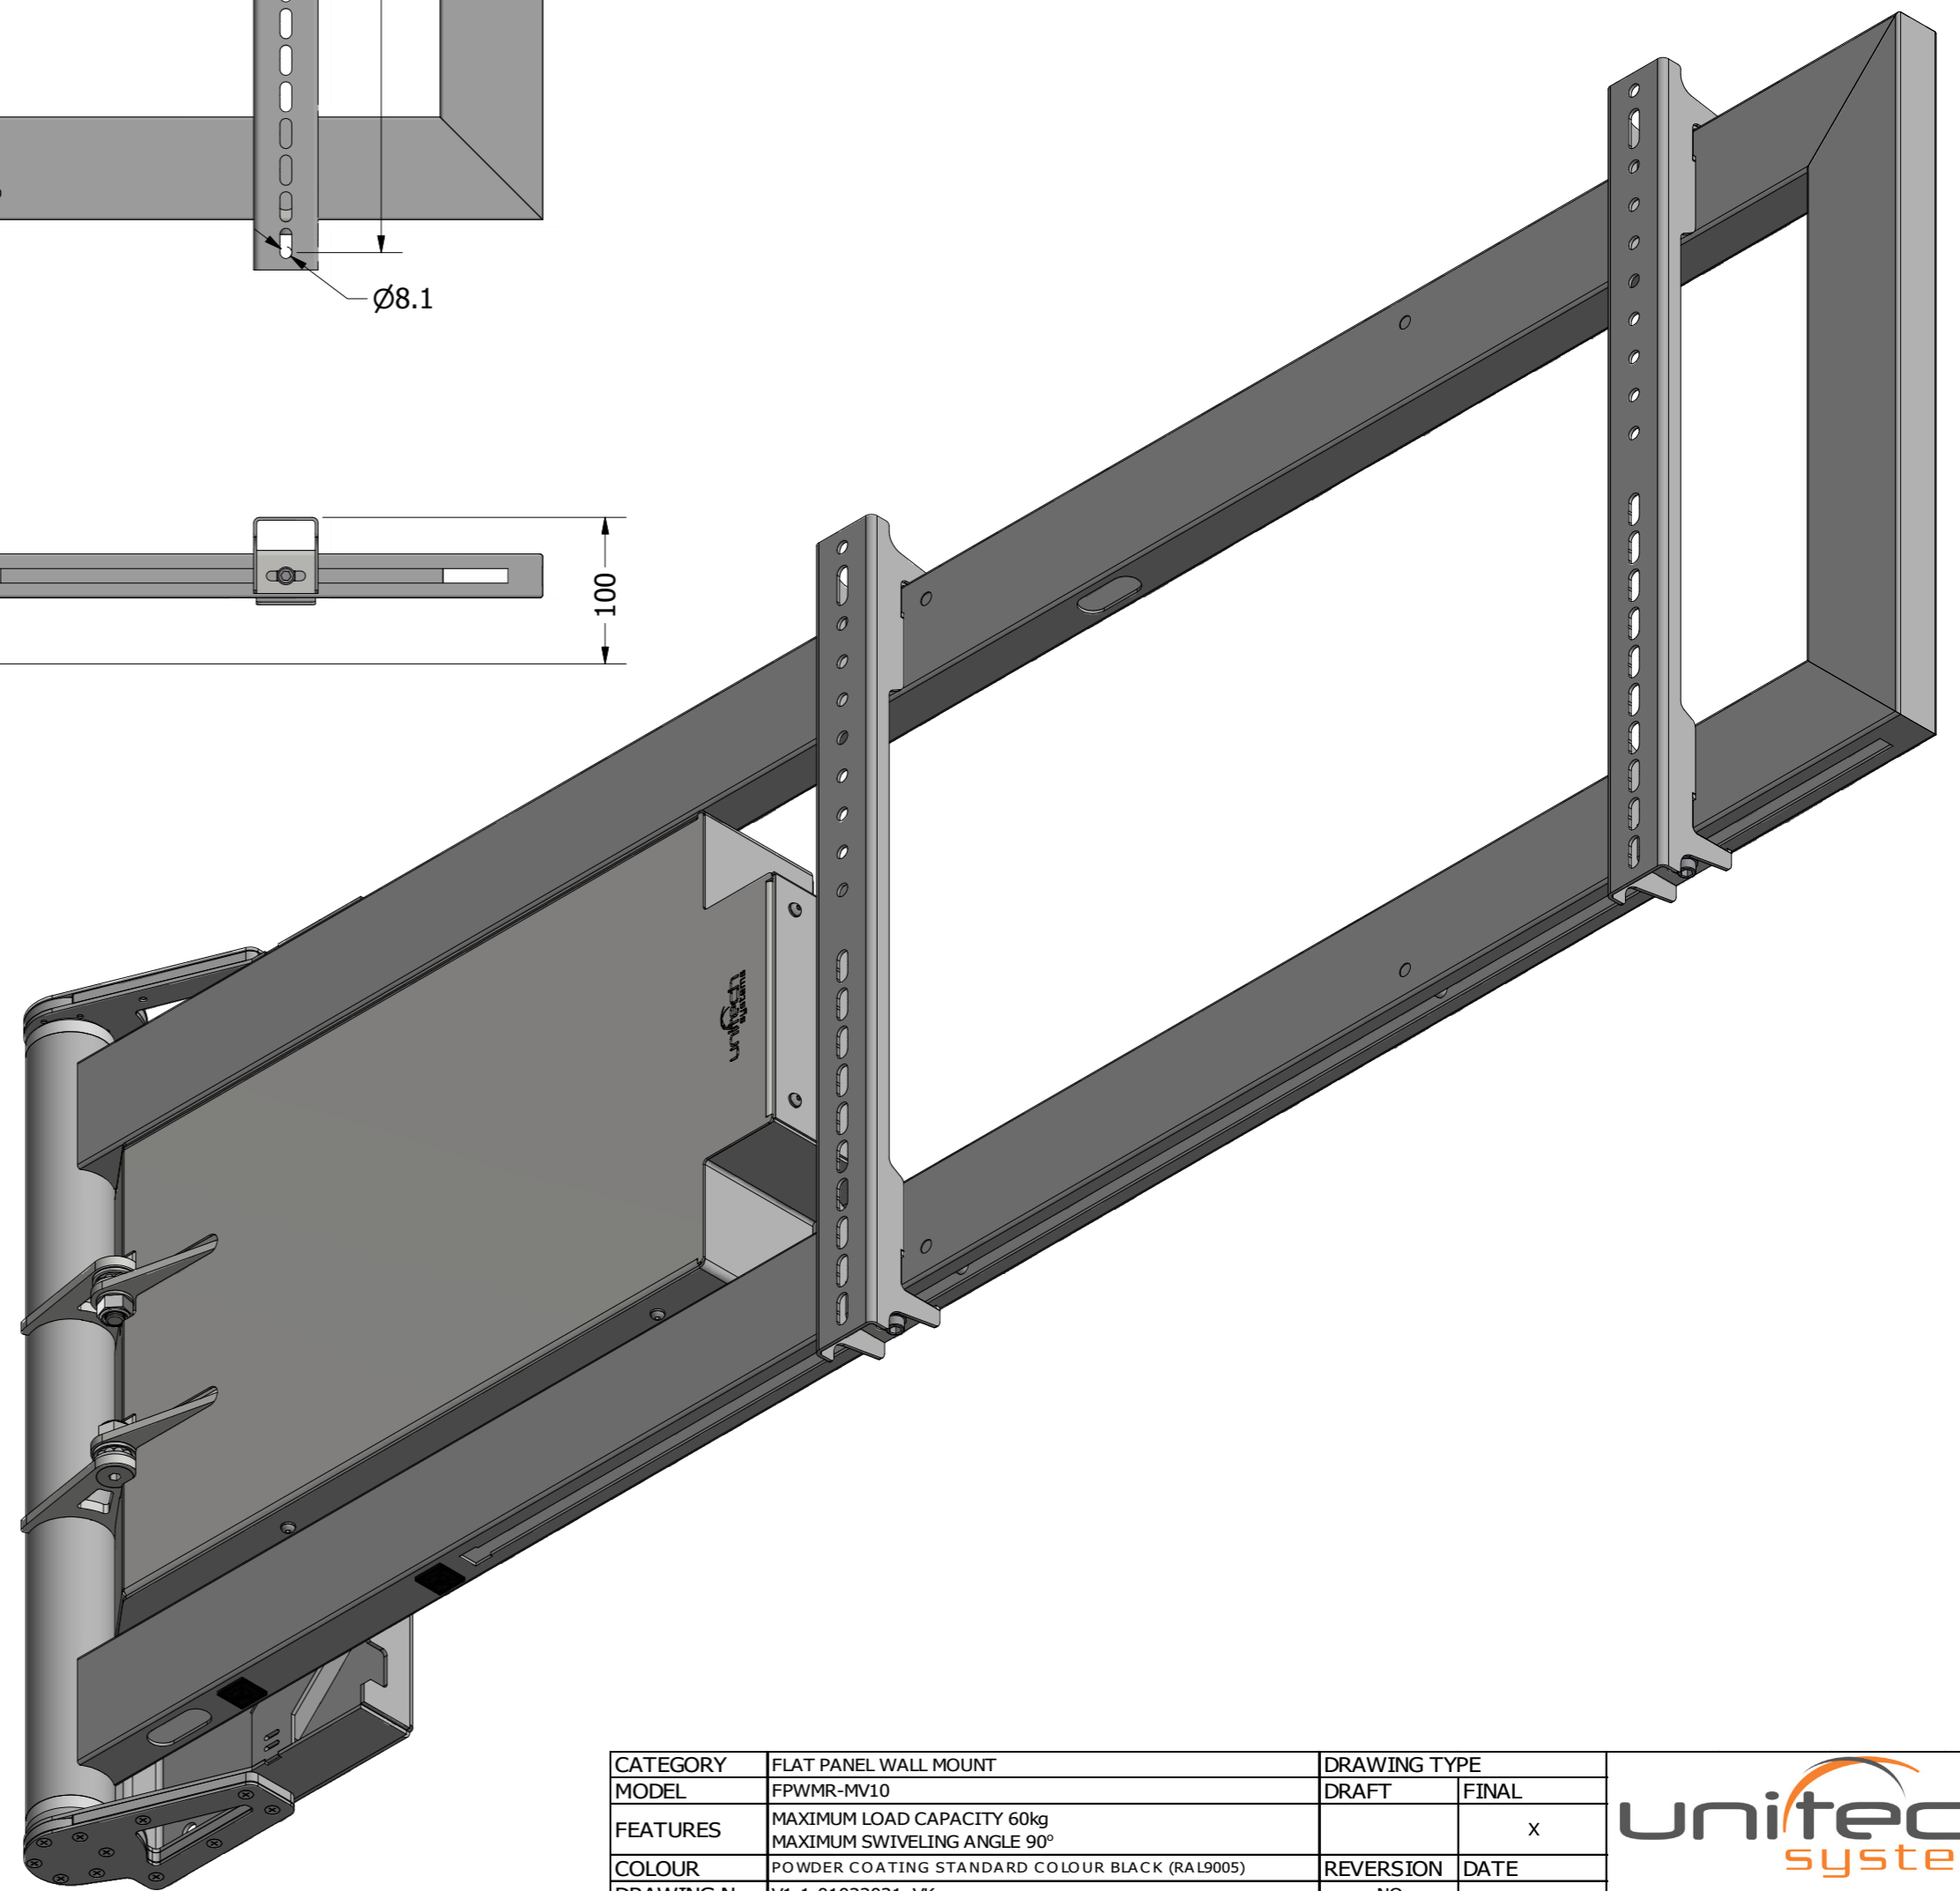

# FPWMR-MV10

Screen Width	Compatible Vesa Width
1550-1610mm	200/300/400/600/800
1660-1720mm	200/300/400/600/800
1820-1900mm	200/300/400/600/800
1900-1960mm	300/400/600/800

CATEGORY	FLAT PANEL WALL MOUNT	DRAWING TYPE	
MODEL	FPWMR-MV10	DRAFT	FINAL
FEATURES	MAXIMUM LOAD CAPACITY 60kg MAXIMUM SWIVELING ANGLE 90°		x
COLOUR	POWDER COATING STANDARD COLOUR BLACK (RAL9005)	REVERSION	DATE
DRAWING No	V1.1.01022021_VK	NO	