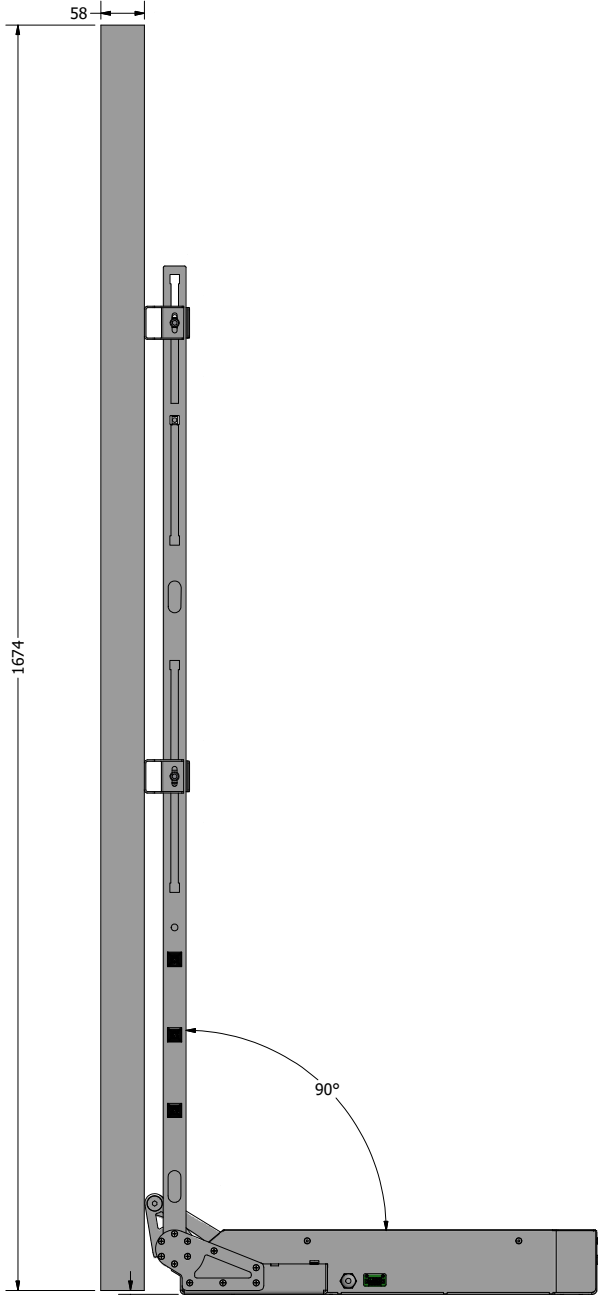

Minimum Screen Width	Compatible Vesa Width
≤ 1570mm	400
≤ 1650mm	400/600
Maximum Screen Width	Compatible Vesa Width
≥ 2000mm	400/600

CATEGORY	FLAT PANEL WALL MOUNT	DRAWING TYPE	
MODEL	FPWM-MR-V10	DRAFT	FINAL
FEATURES	MAXIMUM LOAD CAPACITY 60kg MAXIMUM SWIVELING ANGLE 90°		x
COLOUR	POWDER COATING STANDARD COLOUR BLACK (RAL9005)	REVISION	DATE
DRAWING No	V1.1.13012021-SK	NO