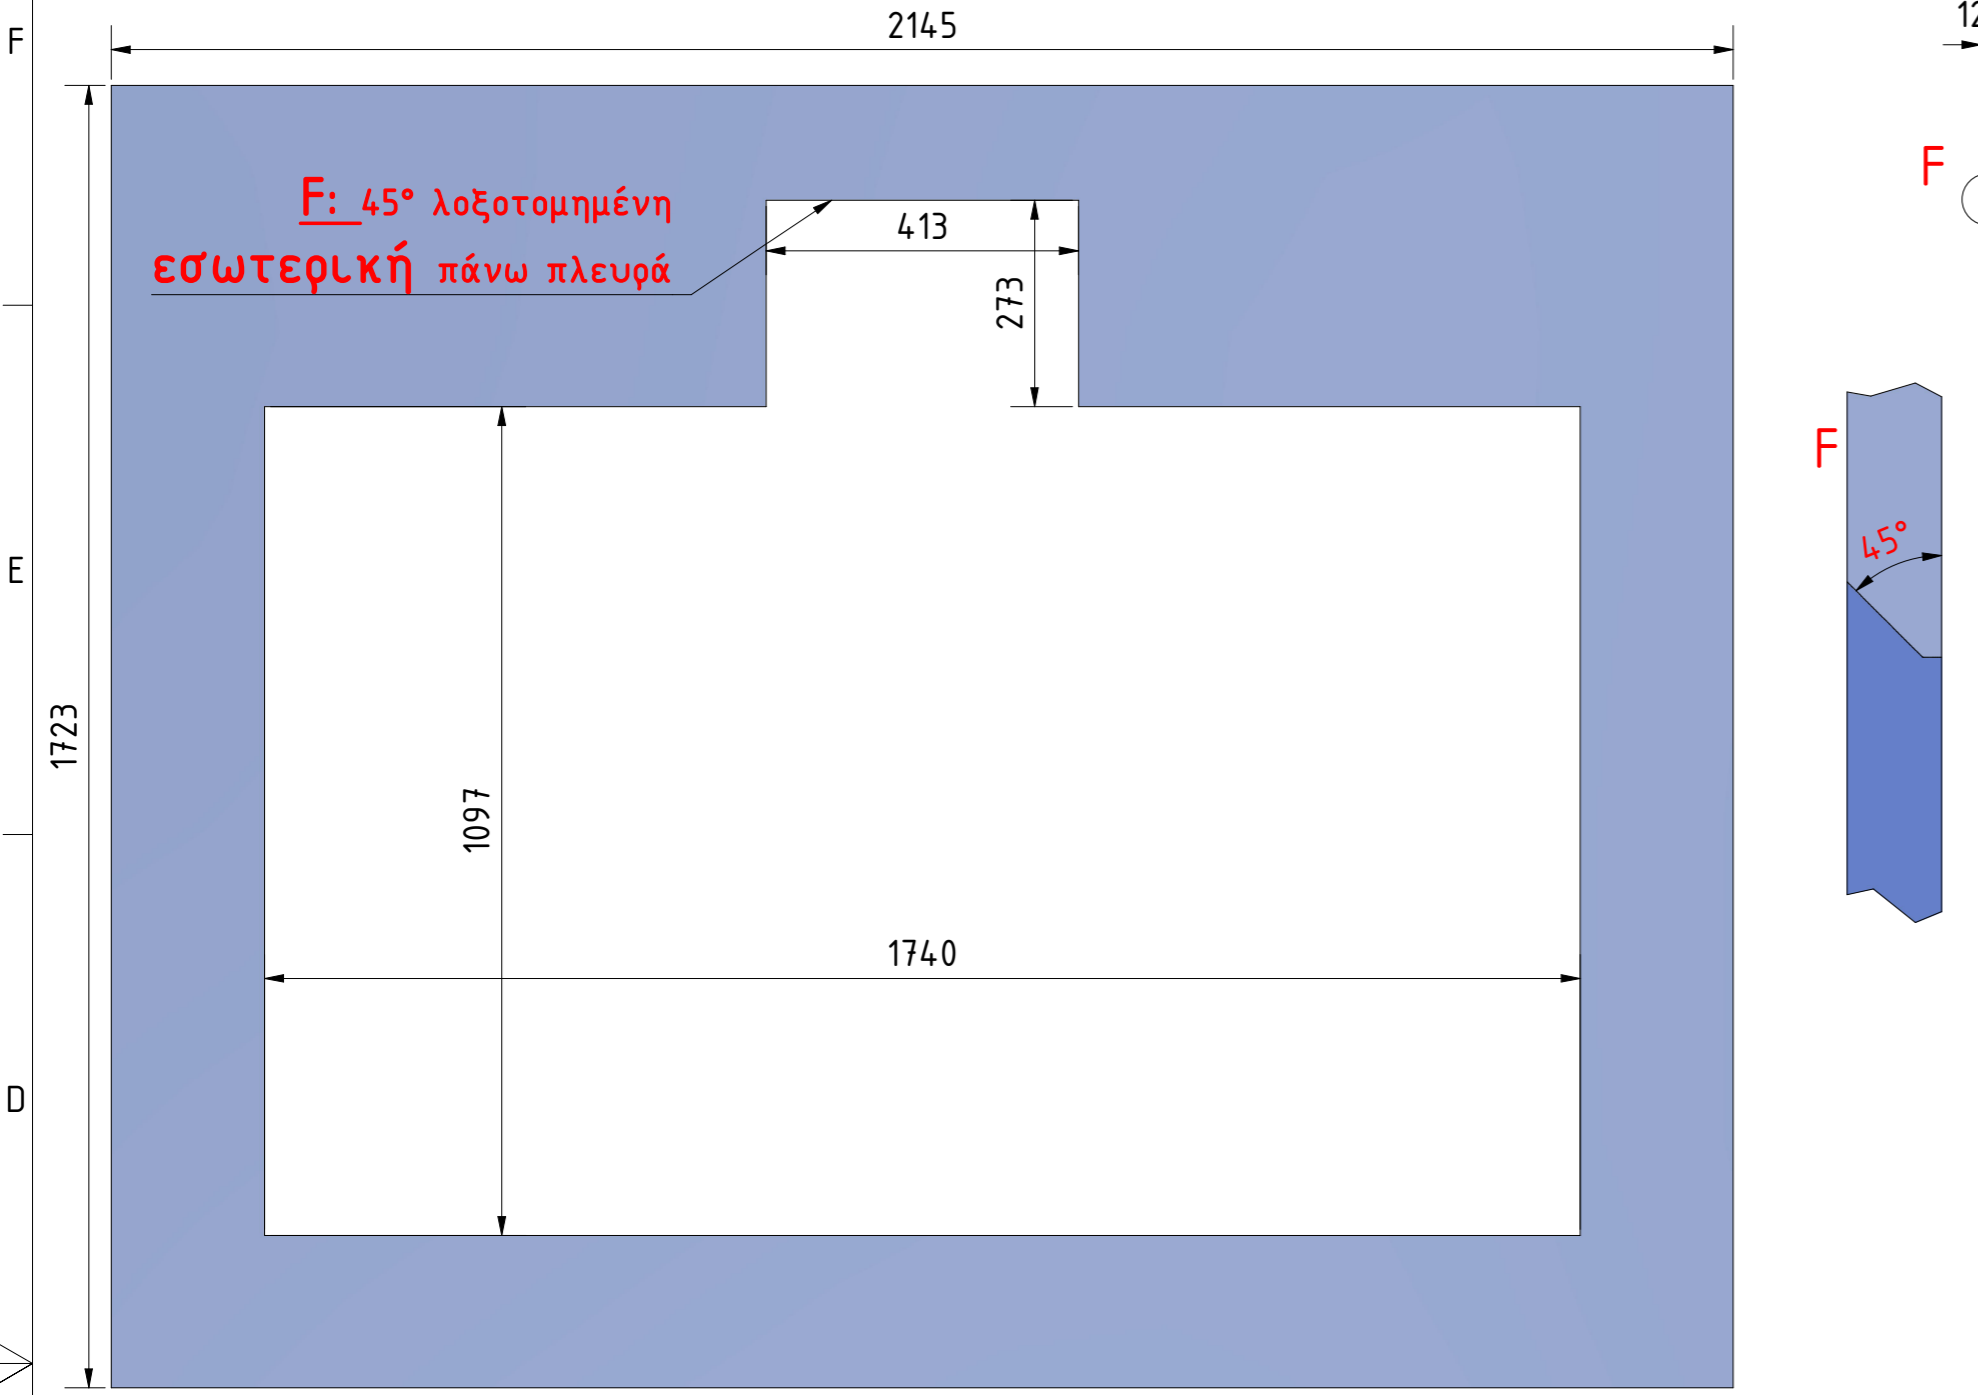

FPLCV2-75+R+T+LOCK (v.05204)

Λεπτομέρειες κατασκευής καπακιών ψευδοροφής

CATEGORY	FLAT PANEL CEILING LIFT	DRAWING TYPE	
MODEL	FPLCV2-75+R+T+LOCK	DRAFT	FINAL
FEATURE	SUITABLE FOR 75inch TV, PROVIDING ELECTRIC SWIVELING OPENING AT 90degrees, BI-DIRECTIONAL ELECTRIC ROTATION ±180degrees, ELECTRIC TILT UP TO 25degrees, MAXIMUM LOAD CAPACITY (TV+CEILING COVERS) UP TO 60kg (45kg for TV & 15kg for ceiling covers)	x	
COLOUR	BLACK RAL9005 or WHITE RAL9016	DIMENSIONS TOLERANCE	
DRAWING No	V052024-SK	+/-0,5%	
APPROVED BY:			