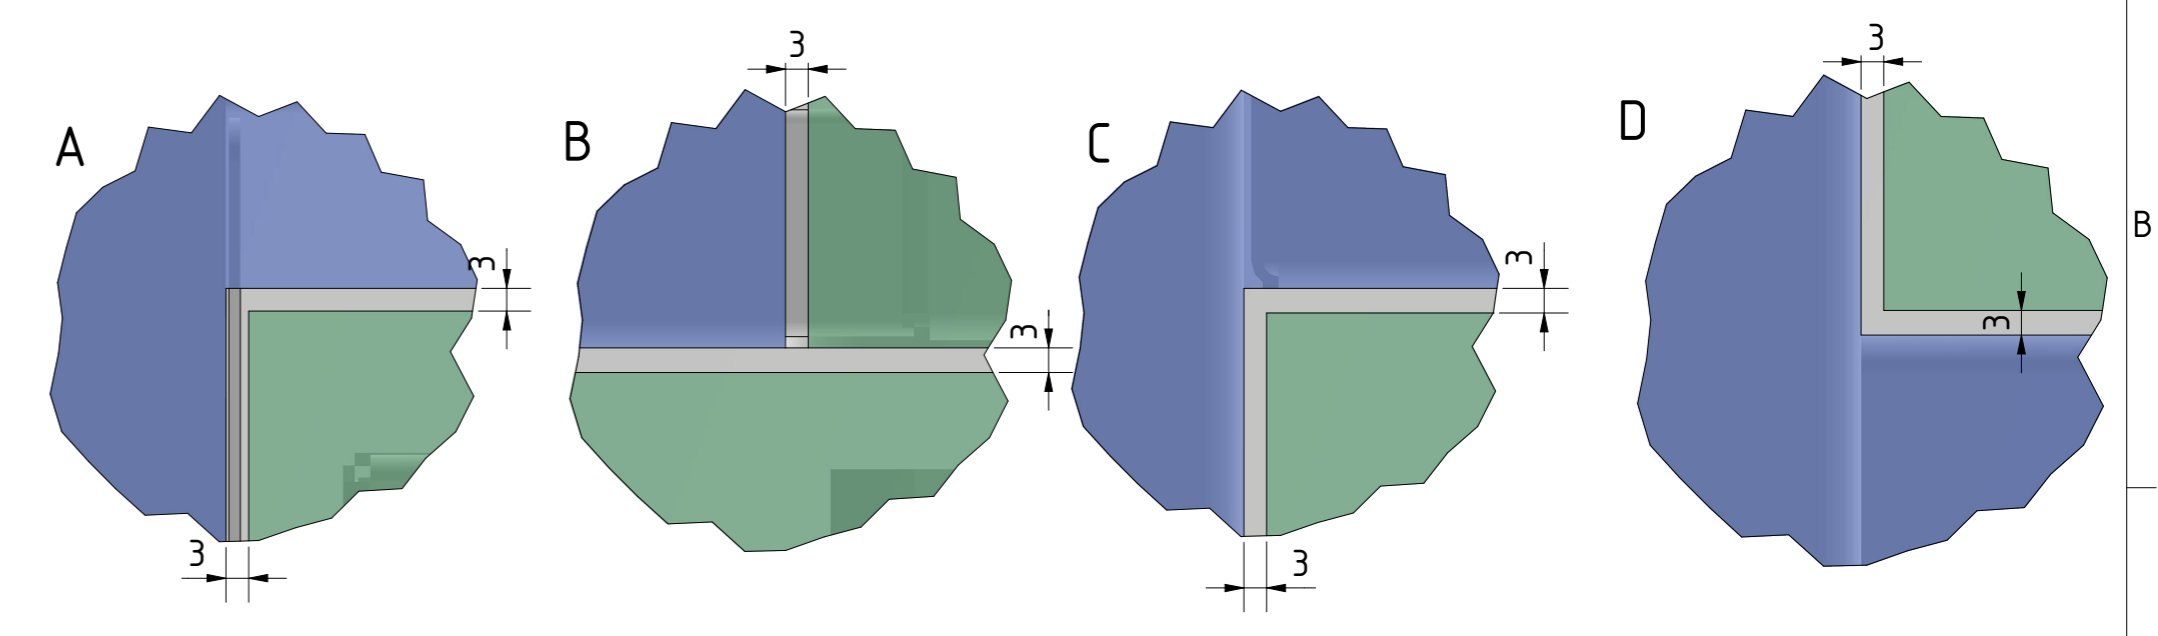

FPLCV2-75+R+T+LOCK (v.05204)

Λεπτομέρειες κατασκευής καπακιών ψευδοροφής

CATEGORY	FLAT PANEL CEILING LIFT	DRAWING TYPE	
MODEL	FPLCV2-75+R+T+LOCK	DRAFT	FINAL
FEATURE	SUITABLE FOR 75inch TV, PROVIDING ELECTRIC SWIVELING OPENING AT 90degrees, BI-DIRECTIONAL ELECTRIC ROTATION ±180degrees, ELECTRIC TILT UP TO 25degrees, MAXIMUM LOAD CAPACITY (TV+CEILING COVERS) UP TO 60kg (45kg for TV & 15kg for ceiling covers)	x	
COLOUR	BLACK RAL9005 or WHITE RAL9016	DIMENSIONS TOLERANCE	
DRAWING No	V052024-SK	+/-0,5%	
APPROVED BY:			