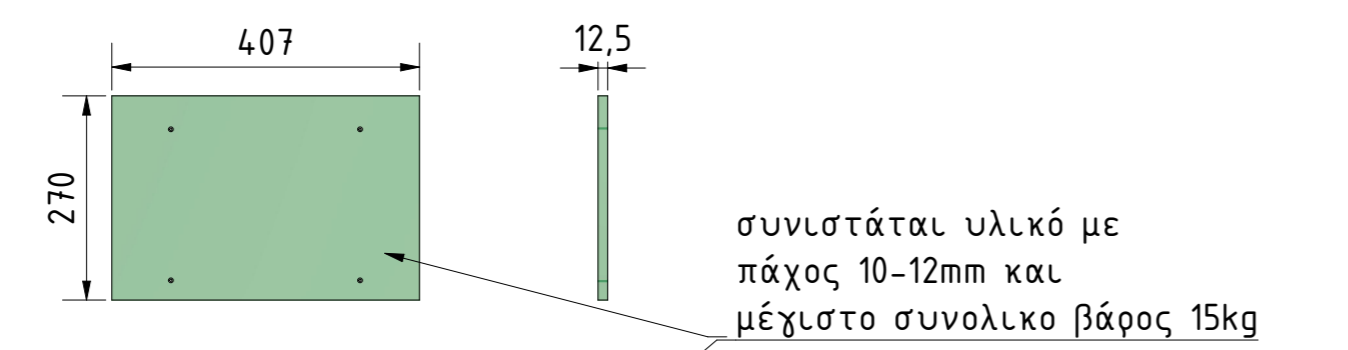

FPLCV2-75+R+T+LOCK (v.05204)

Λεπτομέρειες κατασκευής καπακιών ψευδοροφής

CATEGORY	FLAT PANEL CEILING LIFT	DRAWING TYPE	
MODEL	FPLCV2-75+R+T+LOCK	DRAFT	FINAL
FEATURE	SUITABLE FOR 75inch TV, PROVIDING ELECTRIC SWIVELING OPENING AT 90degrees, BI-DIRECTIONAL ELECTRIC ROTATION ±180degrees, ELECTRIC TILT UP TO 25degrees, MAXIMUM LOAD CAPACITY (TV+CEILING COVERS) UP TO 60kg (45kg for TV & 15kg for ceiling covers)	x	
COLOUR	BLACK RAL9005 or WHITE RAL9016	DIMENSIONS TOLERANCE	
DRAWING No	V052024-SK	+/-0,5%	
APPROVED BY:			