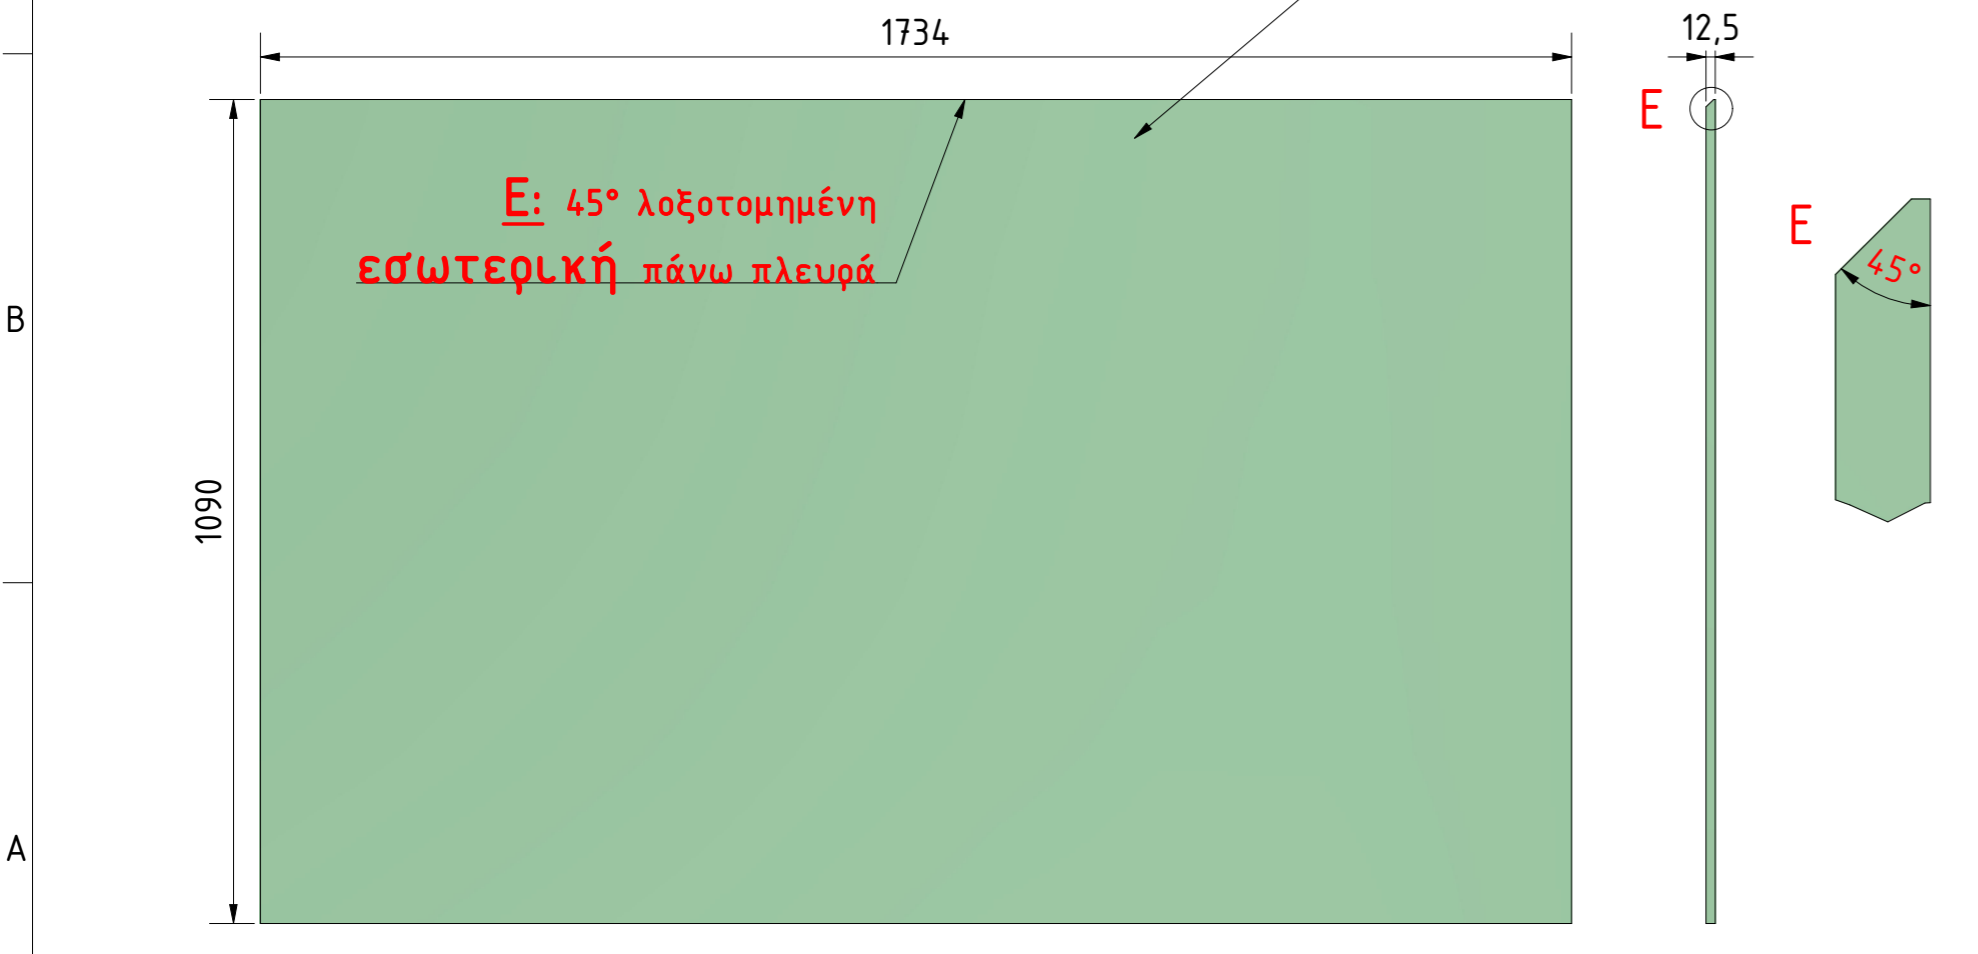

FPLCV2-75+R+T+LOCK (v.05204)

Λεπτομέρειες κατασκευής καπακιών ψευδοροφής

CATEGORY	FLAT PANEL CEILING LIFT	DRAWING TYPE	
MODEL	FPLCV2-75+R+T+LOCK	DRAFT	FINAL
FEATURE	SUITABLE FOR 75inch TV, PROVIDING ELECTRIC SWIVELING OPENING AT 90degrees, BI-DIRECTIONAL ELECTRIC ROTATION ±180degrees, ELECTRIC TILT UP TO 25degrees, MAXIMUM LOAD CAPACITY (TV+CEILING COVERS) UP TO 60kg (45kg for TV & 15kg for ceiling covers)	x	
COLOUR	BLACK RAL9005 or WHITE RAL9016	DIMENSIONS TOLERANCE	
DRAWING No	V052024-SK	+/-0,5%	
APPROVED BY:			