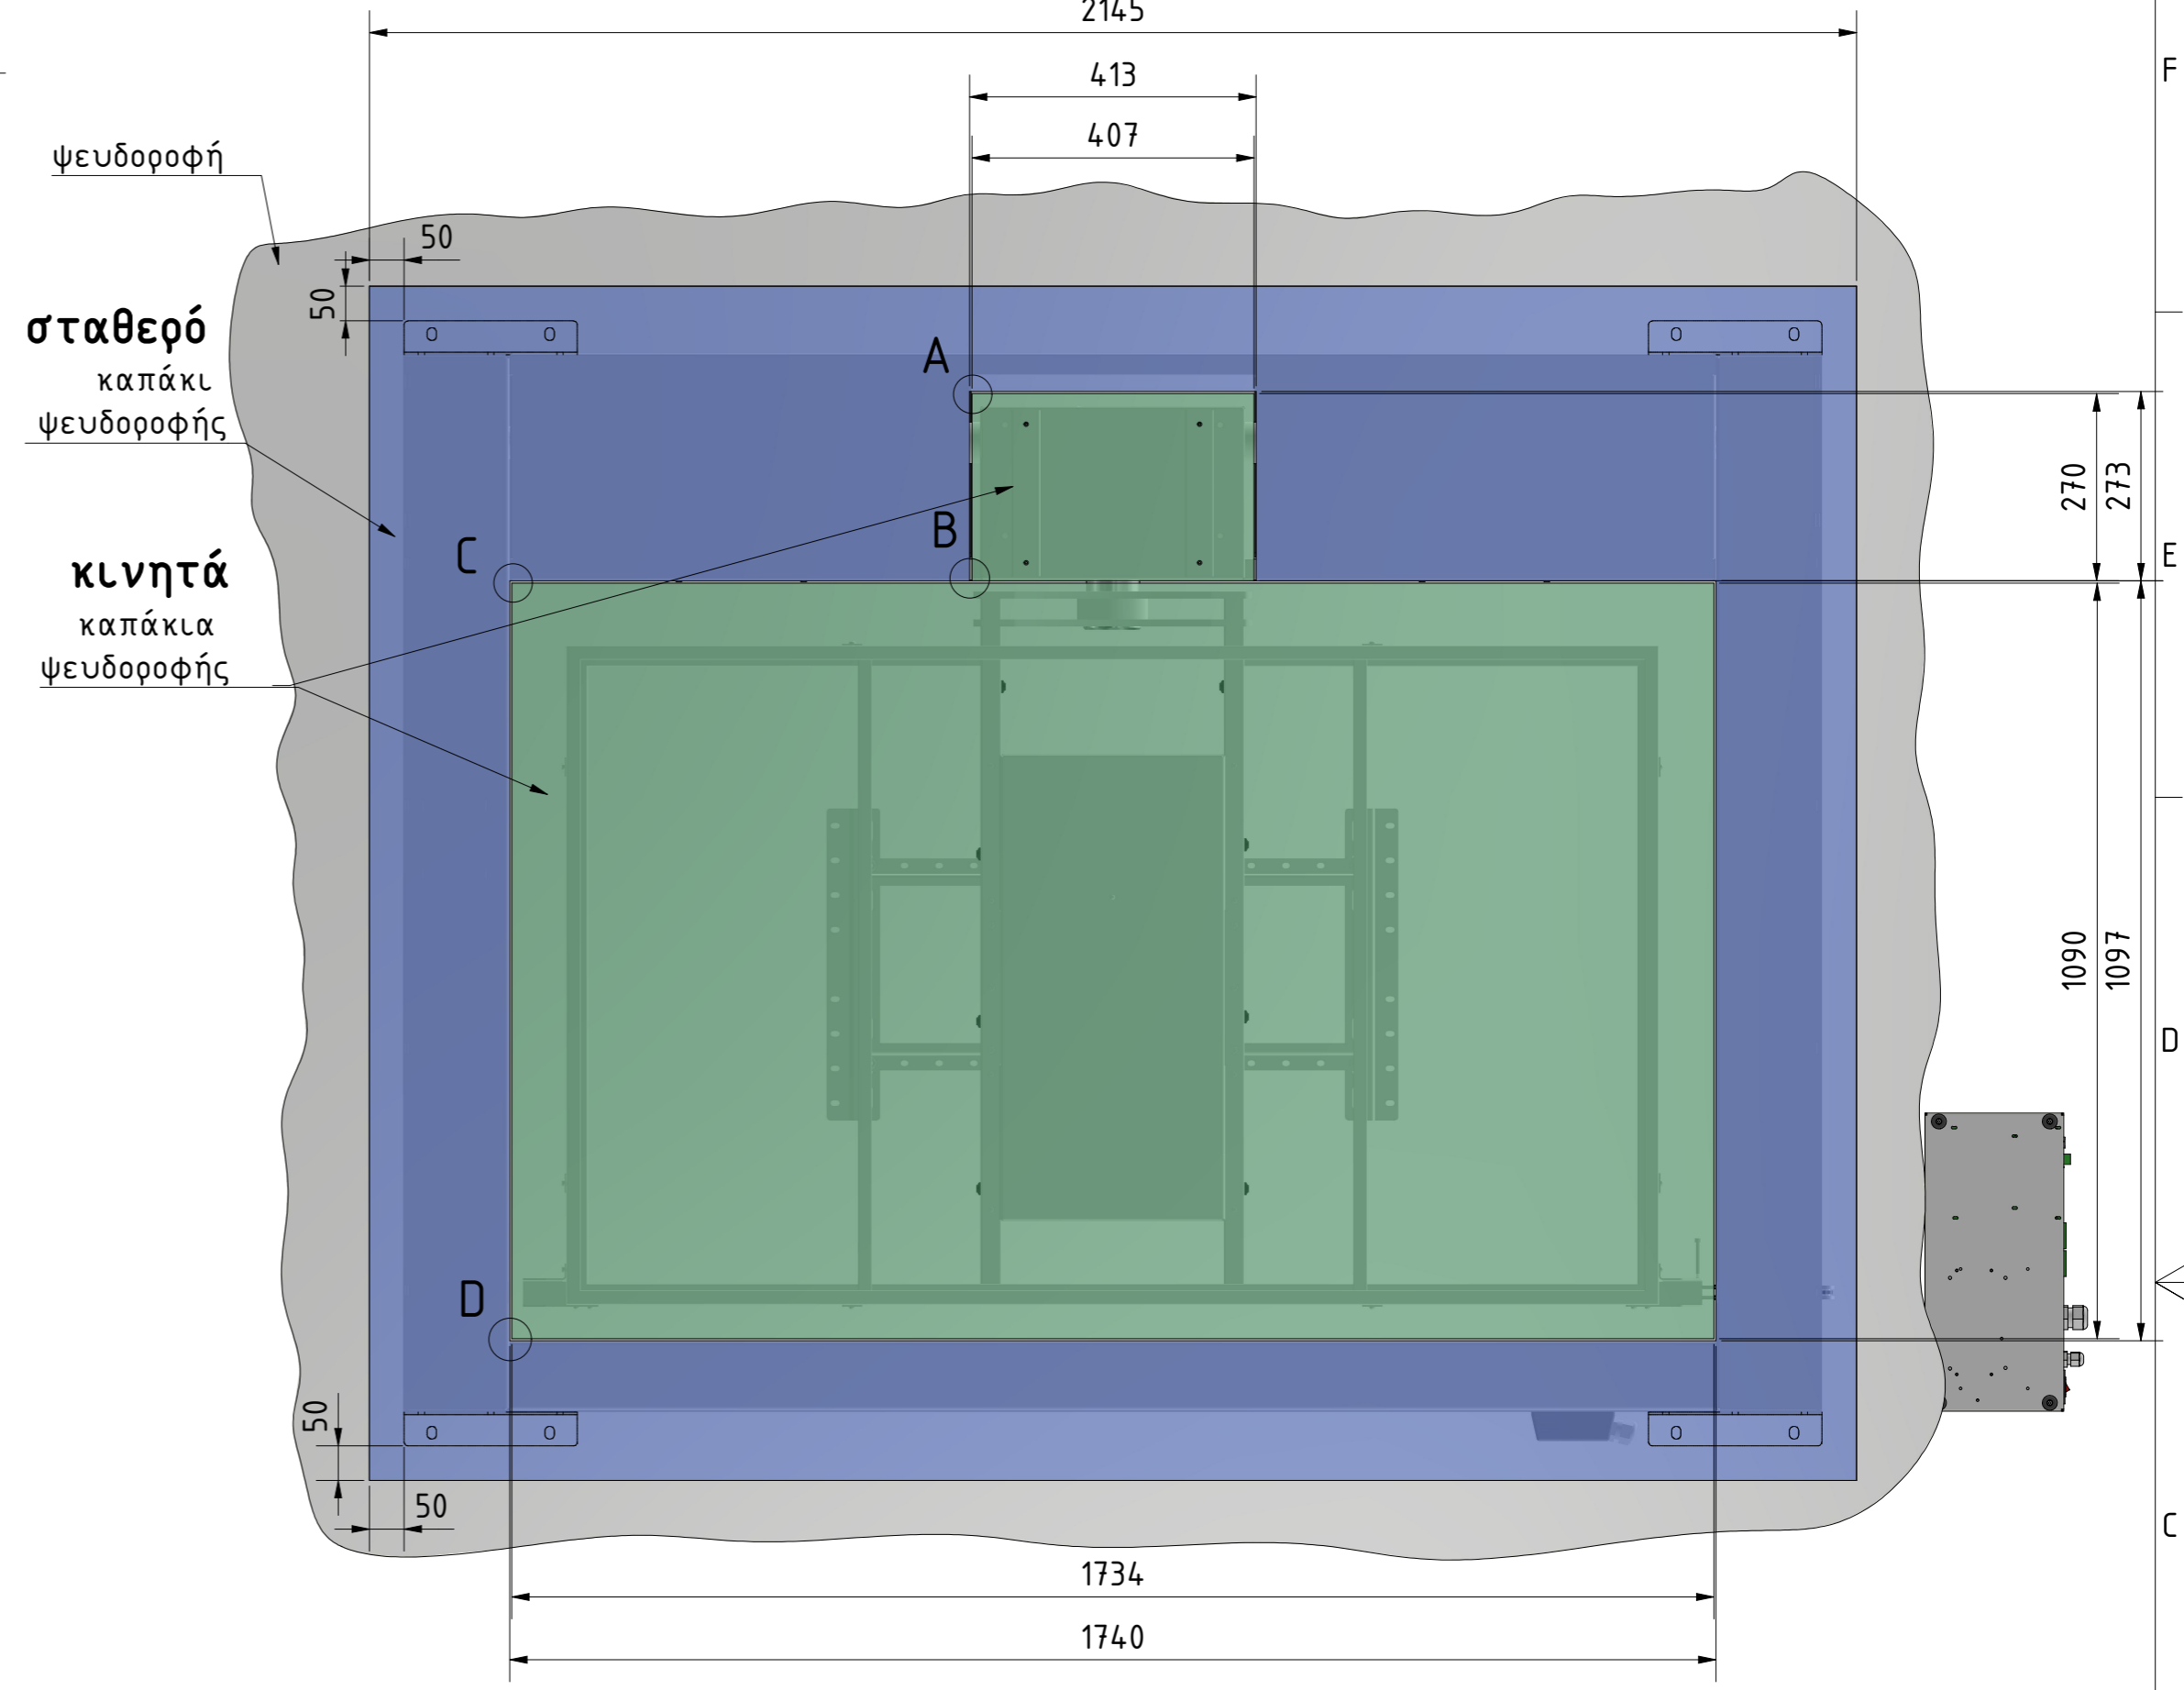

FPLCV2-75+R+T+LOCK (v.05204)

Λεπτομέρειες κατασκευής καπακιών ψευδοροφής

CATEGORY	FLAT PANEL CEILING LIFT	DRAWING TYPE	
MODEL	FPLCV2-75+R+T+LOCK	DRAFT	FINAL
FEATURE	SUITABLE FOR 75inch TV, PROVIDING ELECTRIC SWIVELING OPENING AT 90degrees, BI-DIRECTIONAL ELECTRIC ROTATION ±180degrees, ELECTRIC TILT UP TO 25degrees, MAXIMUM LOAD CAPACITY (TV+CEILING COVERS) UP TO 60kg (45kg for TV & 15kg for ceiling covers)	x	
COLOUR	BLACK RAL9005 or WHITE RAL9016	DIMENSIONS TOLERANCE	
DRAWING No	V052024-SK	+/-0,5%	
APPROVED BY:			